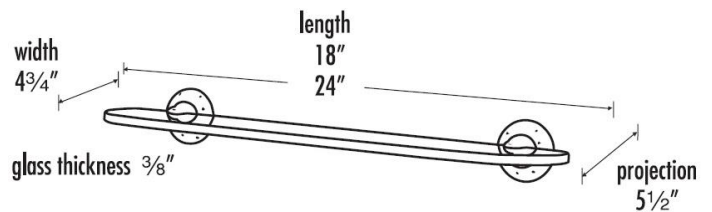

SPECIFICATIONS

SIERRA
GLASS SHELVES

FEATURES

Rustic styling
Multiple finishes
Concealed installation

WARRANTY

Limited lifetime

FINISHES

Dark Bronze (DKBRZ)
Rust Bronze (RSTBRZ)
Iron (IRN)
White Bronze (WHBRZ)

MATERIAL

Bronze

Item#

A8250-18

A8250-24

*Maximum weight capacity: 10 lbs.

NOTE: Dimensions and specifications are subject to change without notice.