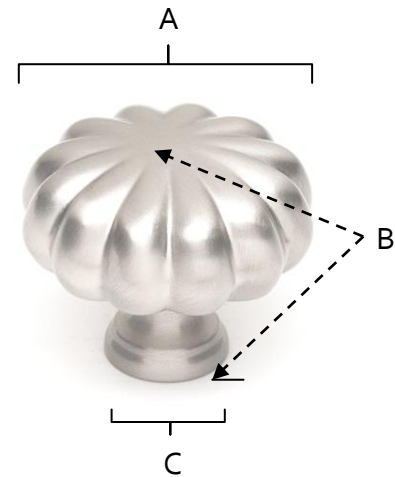

SPECIFICATIONS

**ROPE
KNOBS**

FEATURES

Traditional styling
Multiple finishes
Concealed installation

WARRANTY

Limited lifetime

FINISHES

Polished Brass (PB)
Polished Chrome (PC)
Antique English (AE)
Antique English Matte (AEM)
Antique Pewter (AP)
Barcelona (BARC)
Bronze (BRZ)
Chocolate Bronze (CHBRZ)
Matte Black (MB)
Polished Antique (PA)
Polished Nickel (PN)
Satin Nickel (SN)

MATERIAL

Brass

Item#	A	B	C
A819-1	1 1/4"	1"	9/16"
A819-35	1 1/2"	1 1/4"	9/16"

KEY:

A - Length and Width
B - Projection
C - Mount Length and Width

NOTE: Dimensions and specifications are subject to change without notice.