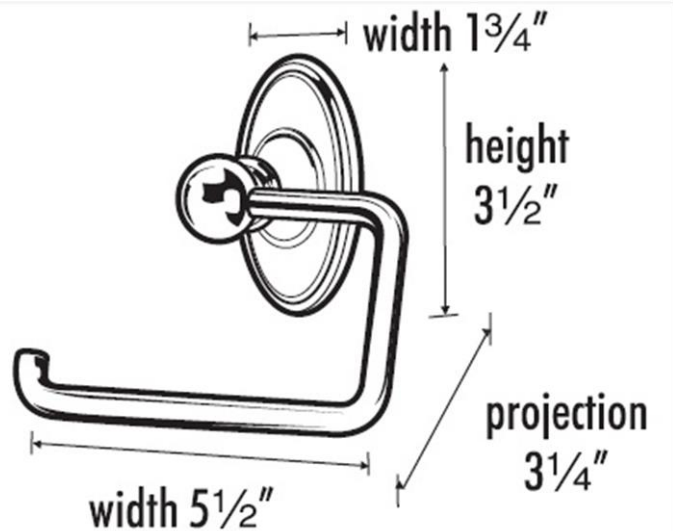

**SPECIFICATIONS**

**CLASSIC TRADITIONAL  
SINGLE POST TISSUE HOLDER**

**FEATURES**

- Traditional styling
- Multiple finishes
- Concealed installation

**WARRANTY**

- Limited lifetime

**FINISHES**

- Polished Brass (PB)
- Polished Brass/Non-lacquered (PB/NL)
- Polished Chrome (PC)
- Antique English (AE)
- Antique English Matte (AEM)
- Barcelona (BARC)
- Bronze (BRZ)
- Chocolate Bronze (CHBRZ)
- Polished Antique (PA)
- Polished Nickel (PN)
- Satin Nickel (SN)

**MATERIAL**

- Brass

**Item#**

**A8o66**

NOTE: Dimensions and specifications are subject to change without notice.