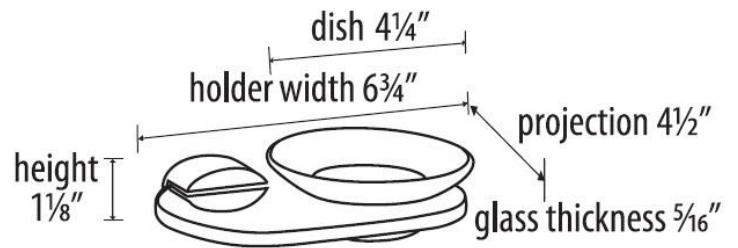

SPECIFICATIONS

CONTEMPORARY III
SOAP HOLDER WITH DISH

FEATURES

Modern styling
Multiple finishes
Concealed installation

WARRANTY

Limited lifetime

FINISHES

Polished Brass/Non-lacquered (PB/NL)
Polished Chrome (PC)
Polished Nickel (PN)
Satin Nickel (SN)

MATERIAL

Brass

Item#

A7630

NOTE: Dimensions and specifications are subject to change without notice.