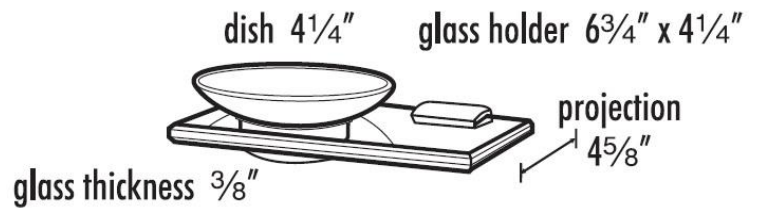

"Creations"®
by ALNO, INC.

PRODUCT SHEET

SPECIFICATIONS

MANHATTAN

SOAP HOLDER WITH DISH

FEATURES

Modern styling
Multiple finishes
Concealed installation

WARRANTY