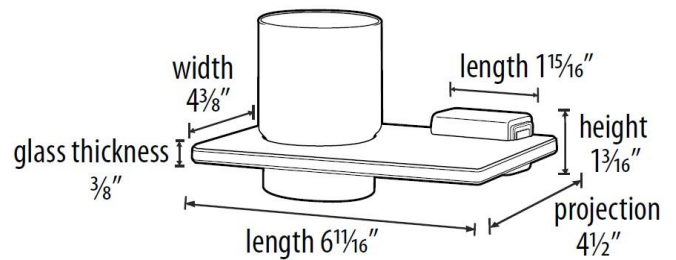

SPECIFICATIONS

CUBE

TUMBLER HOLDER WITH TUMBLER

FEATURES

Contemporary styling
Multiple finishes
Concealed installation

WARRANTY

Limited lifetime

FINISHES