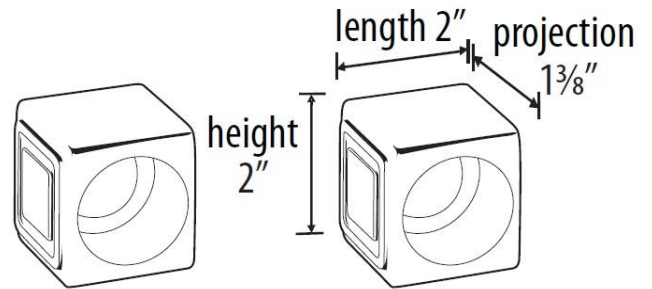

SPECIFICATIONS

CUBE
SHOWER ROD BRACKETS

FEATURES

Contemporary styling
Multiple finishes
Concealed installation

WARRANTY

Limited lifetime

FINISHES

Polished Brass (PB)
Polished Brass/Non-lacquered (PB/NL)
Polished Chrome (PC)
Bronze (BRZ)
Chocolate Bronze (CHBRZ)
Polished Nickel (PN)
Satin Nickel (SN)