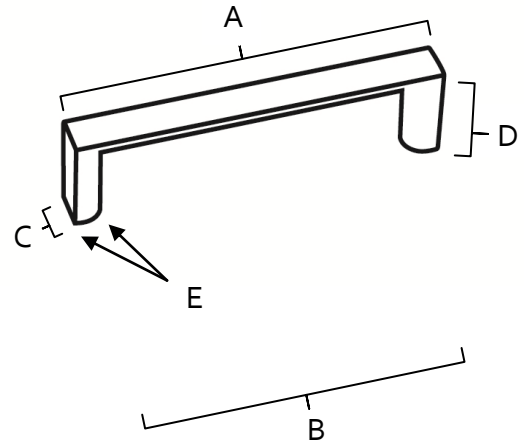

**SPECIFICATIONS**

**STYLE CENTS**  
LONG PULLS  
A517

**FEATURES**

Modern styling  
Multiple finishes  
Concealed installation

**WARRANTY**

Limited lifetime

**FINISHES**

Venetian Bronze (VBRZ)  
Polished Chrome (PC)  
Polished Nickel (PN)  
Satin Nickel (SN)

**MATERIAL**

Zinc

Item#	A	B	C	D	E
<b>A517</b>	4 1/16"	3 3/4"	1/2"	1 1/16"	5/16"

**KEY:**

- A - Overall Length
- B - Center to Center
- C - Width
- D - Projection
- E - Mount Length

NOTE: Dimensions and specifications are subject to change without notice.