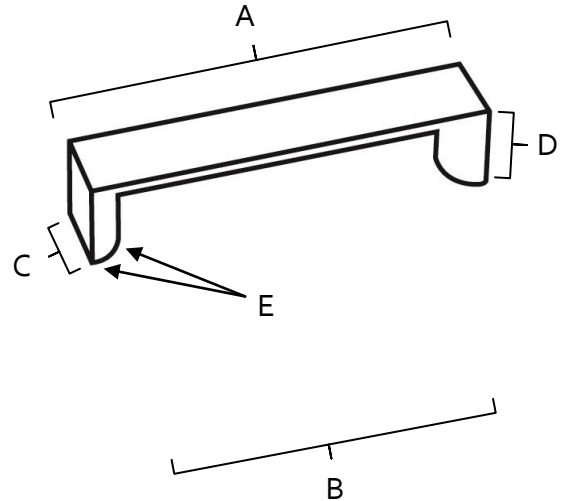

SPECIFICATIONS

STYLE CENTS
LONG PULLS

FEATURES

Modern styling
Multiple finishes
Concealed installation

WARRANTY

Limited lifetime

FINISHES

Venetian Bronze (VBRZ)
Polished Chrome (PC)
Polished Nickel (PN)
Satin Nickel (SN)

MATERIAL

Zinc

Item#	A	B	C	D	E
A514	4 1/8"	3 7/8"	7/8"	1"	3/8"
A515	5 1/2"	5"	7/8"	1"	3/8"
A516	6 3/4"	6 3/8"	7/8"	1"	3/8"

KEY:

- A - Overall Length
- B - Center to Center
- C - Width
- D - Projection
- E - Mount Length