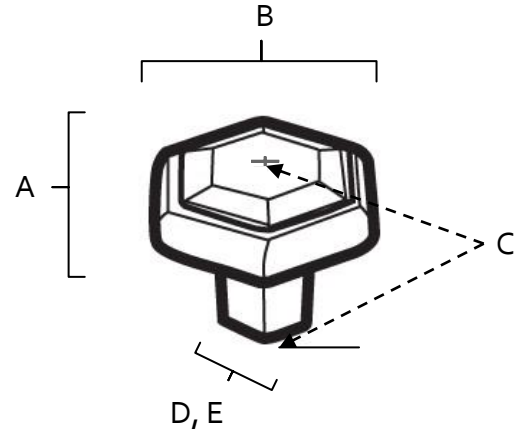

**SPECIFICATIONS**

**NICOLE**  
KNOBS

**FEATURES**

- Modern styling
- Multiple finishes
- Concealed installation

**WARRANTY**

Limited lifetime

**FINISHES**

- Polished Brass (PB)
- Polished Chrome (PC)
- Antique English Matte (AEM)
- Barcelona (BARC)
- Bronze (BRZ)
- Chocolate Bronze (CHBRZ)
- Polished Nickel (PN)
- Satin Nickel (SN)

**MATERIAL**

Brass

Item#	A	B	C	D (L)	E (W)
<b>A423</b>	1 3/8"	1 1/8"	1 3/16"	9/16"	1/2"
<b>A424</b>	1 1/2"	1 3/8"	1 5/16"	9/16"	1/2"

**KEY:**

- A - Length
- B - Width
- C - Projection
- D - Mount Length
- E - Mount Width