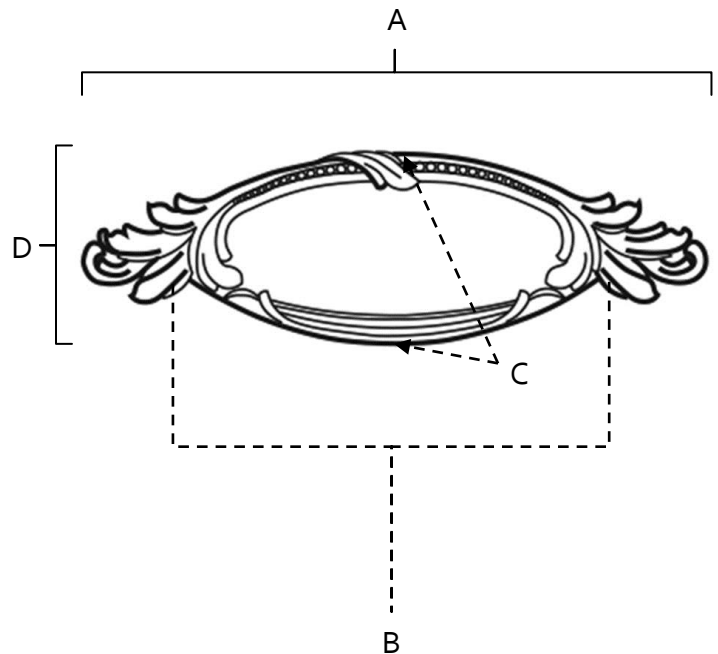

SPECIFICATIONS

HICKORY
CUP PULL

FEATURES

- Traditional styling
- Multiple finishes
- Concealed installation

WARRANTY

Limited lifetime

FINISHES

- Antique English Matte (AEM)
- Antique Nickel (AN)
- Barcelona (BARC)
- Polished Antique (PA)
- Chocolate Bronze (CHBRZ)
- Pewter (PEW)
- Satin Nickel (SN)

MATERIAL

Brass

Item#	A	B	C	D
A235	5 3/4"	4"	2 1/8"	1 1/8"

KEY:

- A - Overall Length
- B - Center to Center
- C - Width
- D - Projection

NOTE: Dimensions and specifications are subject to change without notice.