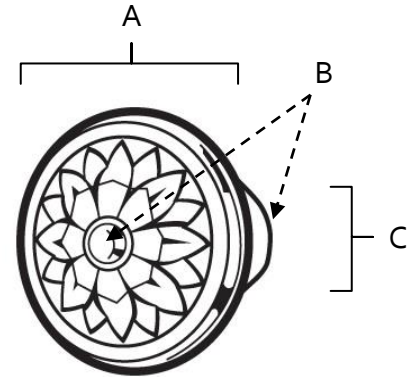

**SPECIFICATIONS**

**FIORE**  
KNOBS

**FEATURES**

Traditional styling  
Multiple finishes  
Concealed installation

**WARRANTY**

Limited lifetime

**FINISHES**

Antique English Matte (AEM)  
Barcelona (BARC)  
Bronze (BRZ)  
Chocolate Bronze (CHBRZ)  
Polished Antique (PA)  
Satin Nickel (SN)

**MATERIAL**

Brass

Item#	A	B	C
<b>A1471</b>	1 1/4"	1 1/8"	1/2"
<b>A1472</b>	1 1/2"	1 1/4"	1/2"

**KEY:**

A - Length and Width  
B - Projection  
C - Mount Length and Width

NOTE: Dimensions and specifications are subject to change without notice.