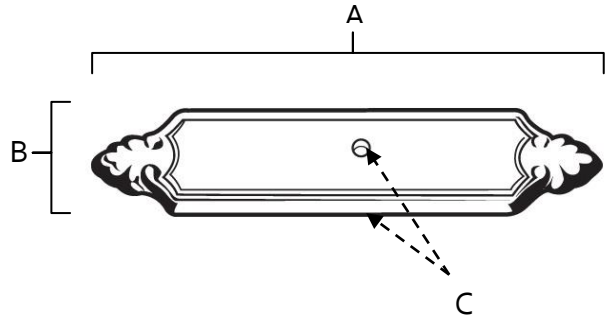

SPECIFICATIONS

BELLA
BACKPLATE FOR KNOBS

FEATURES

Traditional styling
Multiple finishes
Concealed installation

WARRANTY

Limited lifetime

FINISHES

Polished Brass (PB)
Antique English (AE)
Antique English Matte (AEM)
Antique Pewter (AP)
Polished Antique (PA)
Satin Nickel (SN)

MATERIAL

Brass

Item#	A	B	C
A1454	4 1/4"	1"	1/4"

KEY:

A - Length
B - Width
C - Projection

NOTE: Dimensions and specifications are subject to change without notice.