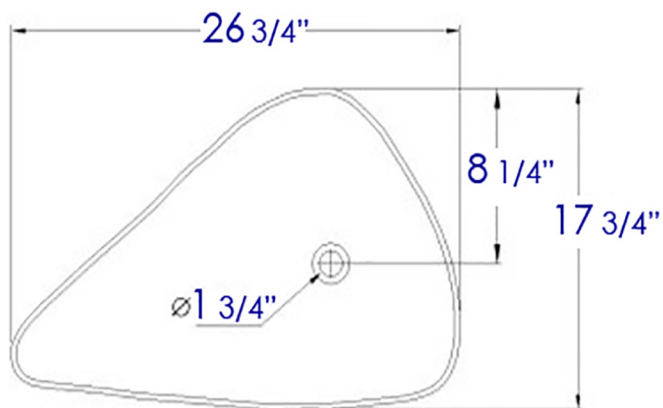

**BA138**

White Tear Drop Ceramic Above Mount Bath  
Vessel Sink

**EAGO** USA

**Note:** All product dimensions are approximate and should be verified on site prior to installation.  
Visit [www.EAGOUSA.com](http://www.EAGOUSA.com) for more information.