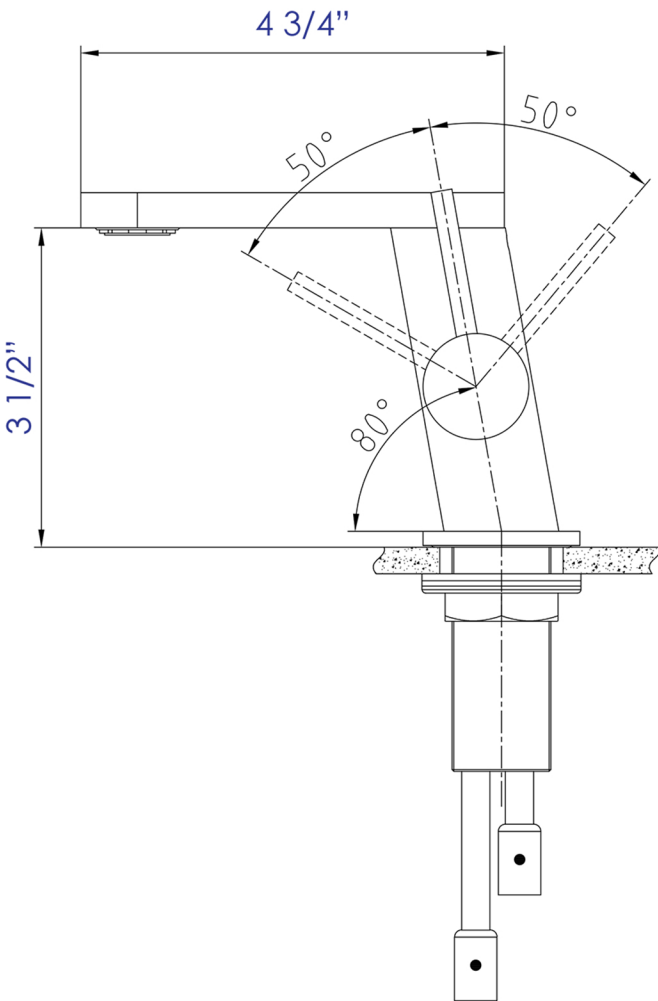

AB1010

Ultra Modern Bathroom Faucet

Note: All product dimensions are approximate and should be verified on site prior to installation.
Visit www.ALFIbrand.com for more information.