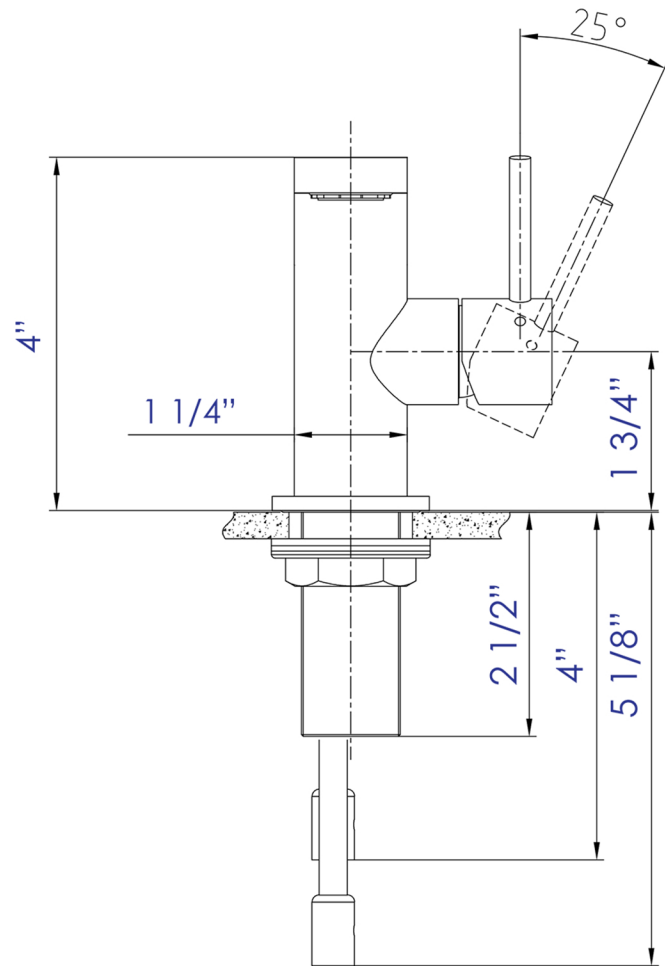

AB1010

Ultra Modern Bathroom Faucet

Note: All product dimensions are approximate and should be verified on site prior to installation.
Visit www.ALFIbrand.com for more information.