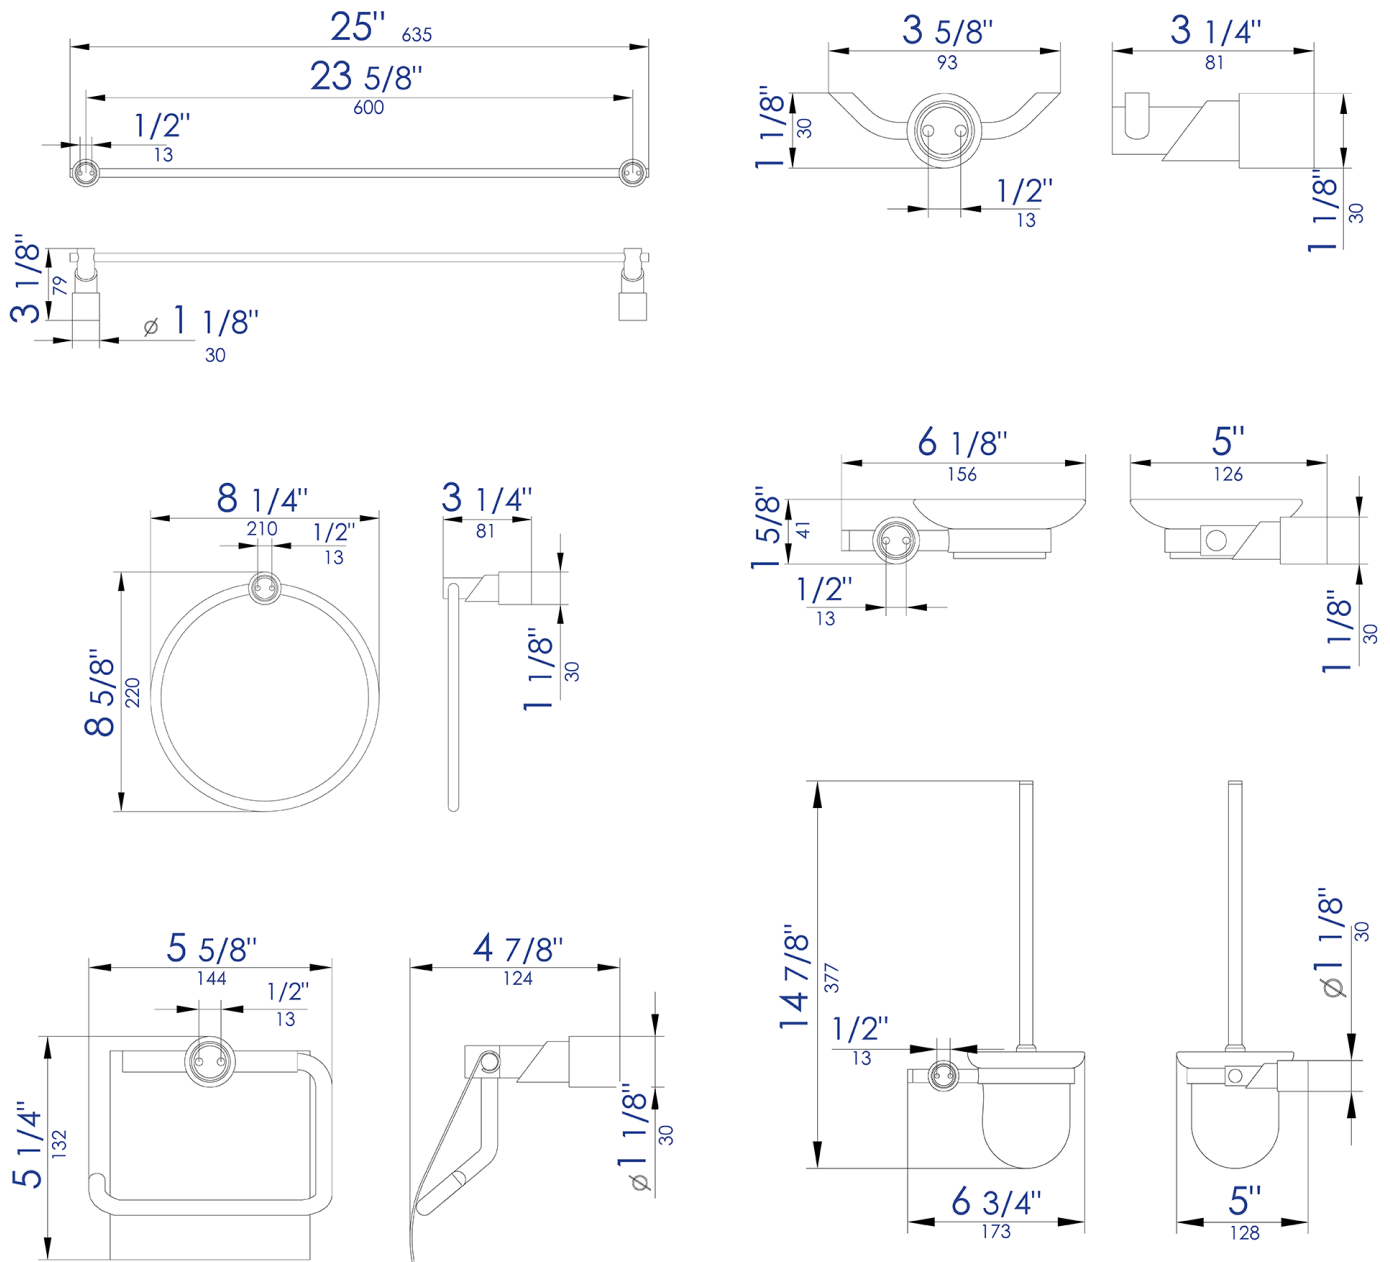

## 6 Piece Matching Bathroom Accessory Set

**Note:** All product dimensions are approximate and should be verified on site prior to installation.

Visit [www.ALFIbrand.com](http://www.ALFIbrand.com) for more information.