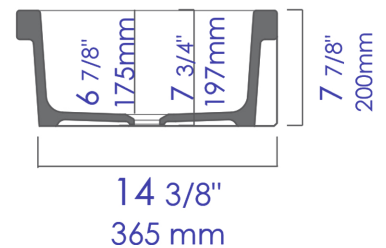

AB36TR

36" White Above Mount Porcelain Bath Trough Sink

Note: All product dimensions are approximate and should be verified on site prior to installation.

Visit www.ALFIbrand.com for more information.