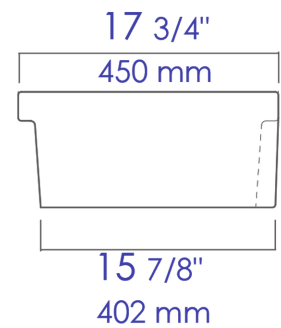

AB36TR

36" White Above Mount Porcelain Bath Trough Sink

Note: All product dimensions are approximate and should be verified on site prior to installation.

Visit www.ALFIbrand.com for more information.