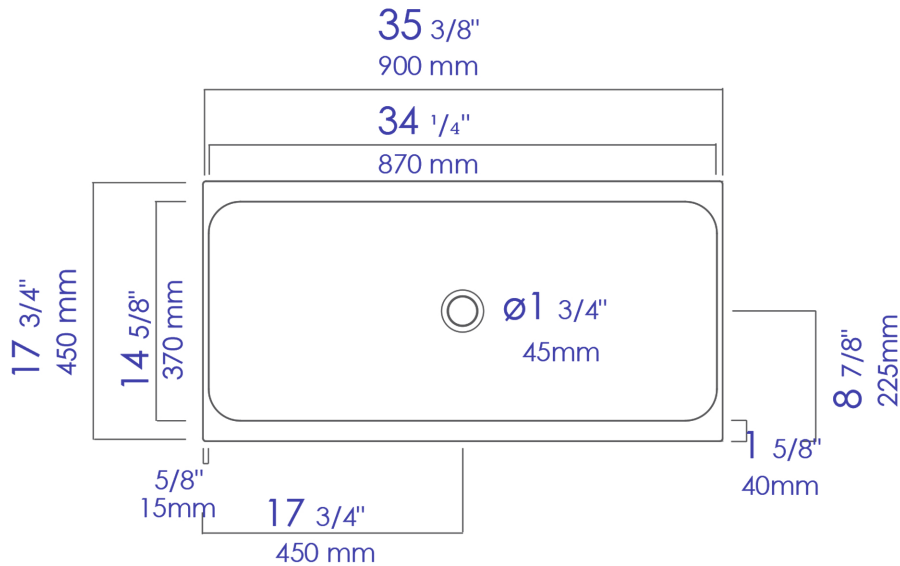

AB36TR

36" White Above Mount Porcelain Bath Trough Sink

Note: All product dimensions are approximate and should be verified on site prior to installation.

Visit www.ALFIbrand.com for more information.