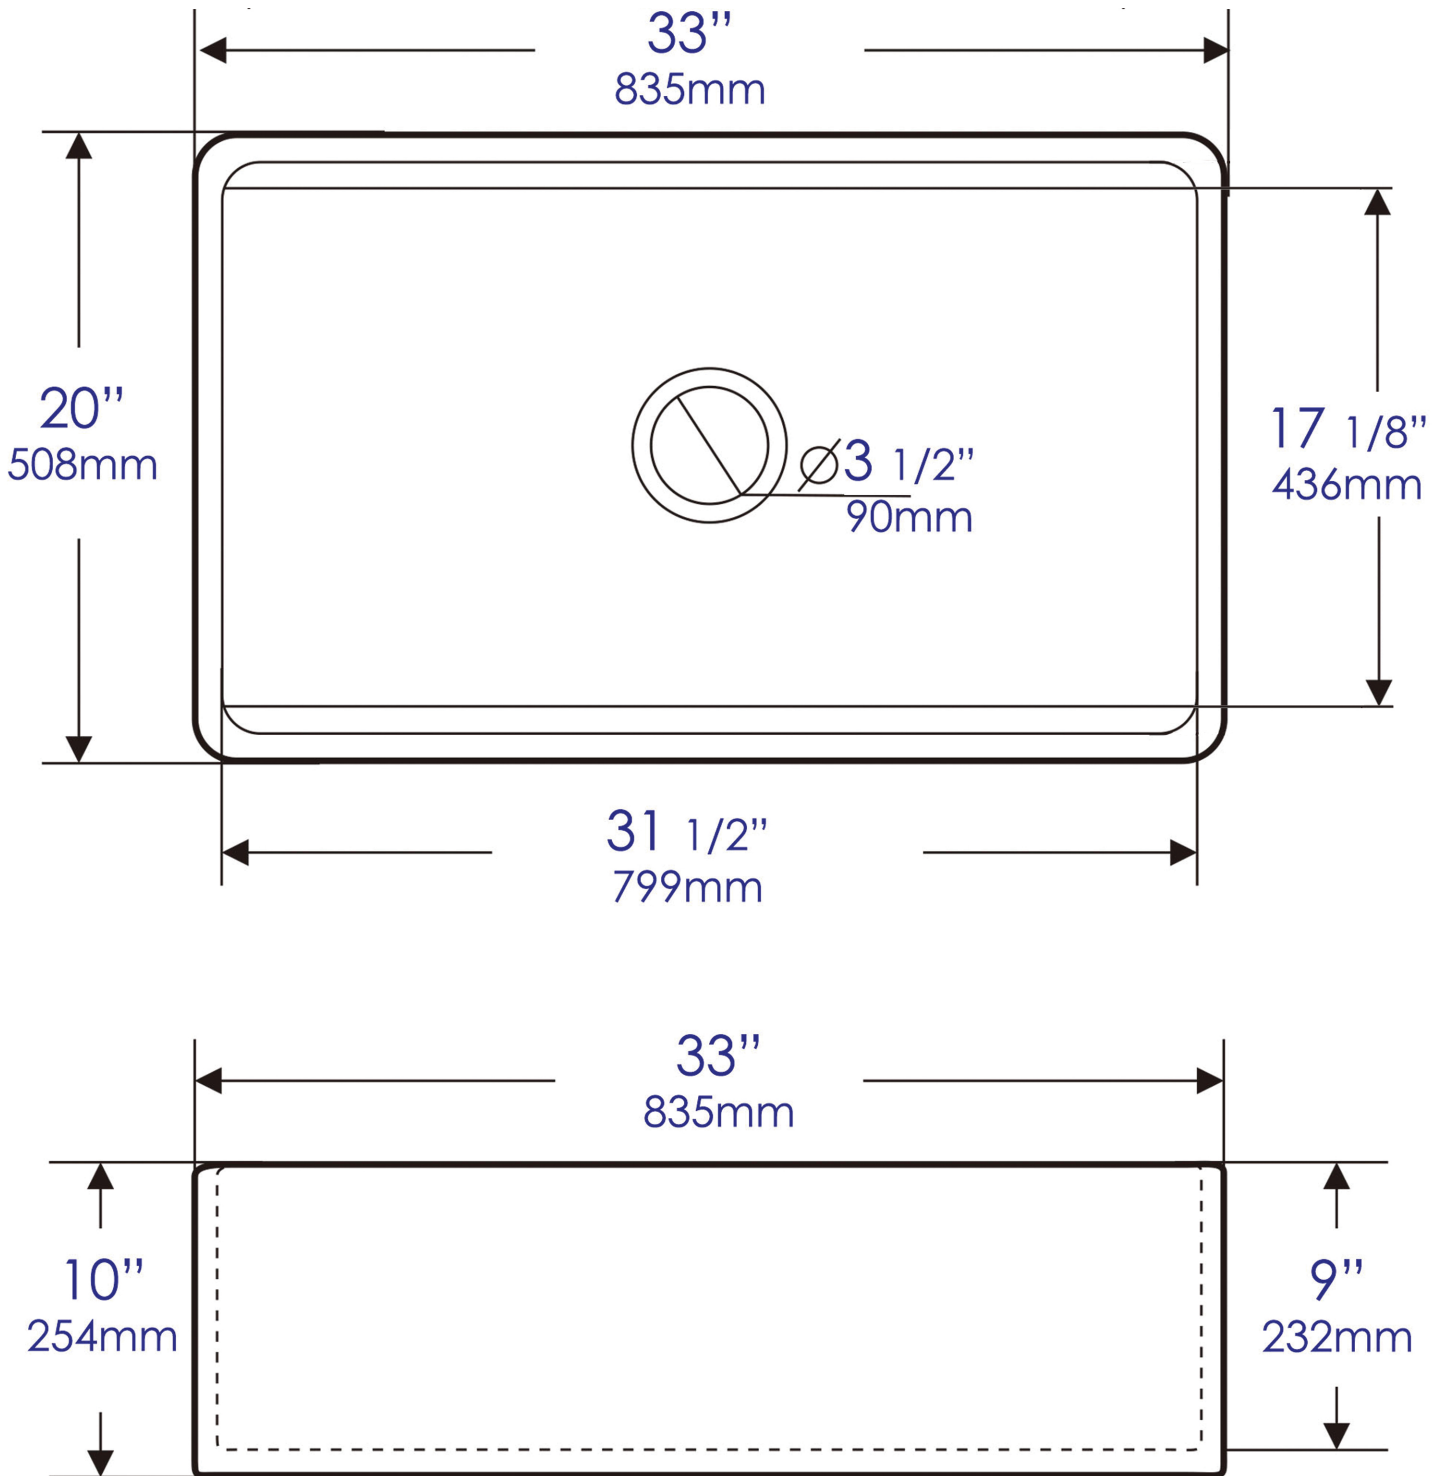

ABFS3320S

White Smooth Apron Workstation 33" x 20"
Single Bowl Step Rim Fireclay Farm Sink
with Accessories

Note: All product dimensions are approximate and should be verified on site prior to installation.
Visit www.ALFIbrand.com for more information.