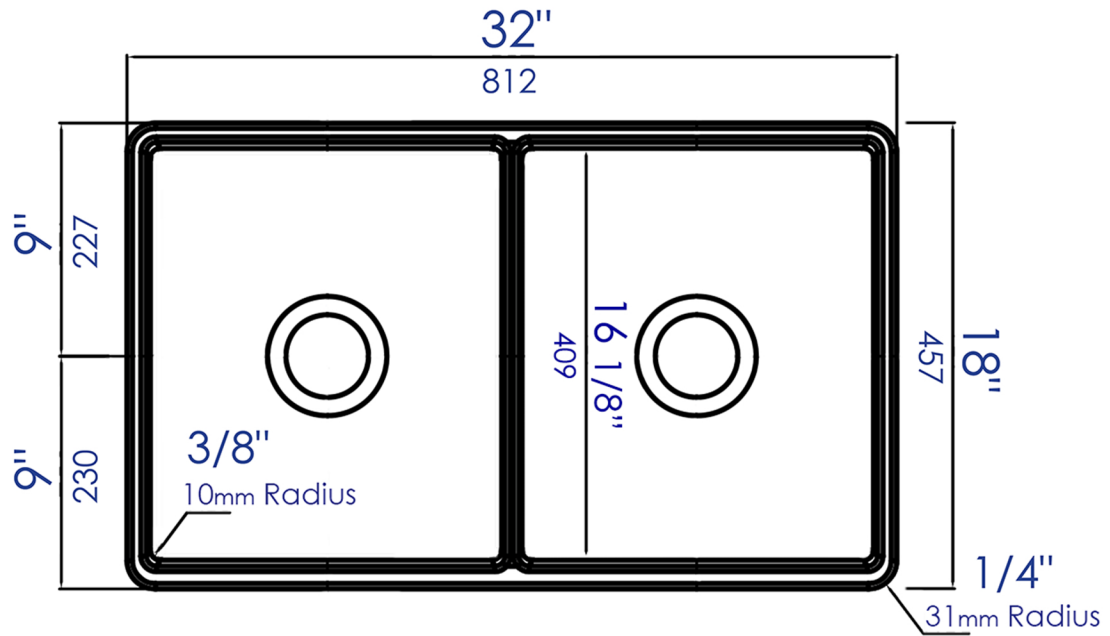

AB512UM

32" Double Bowl Fireclay Undermount Kitchen Sink

Note: All product dimensions are approximate and should be verified on site prior to installation. Visit www.ALFIbrand.com for more information.