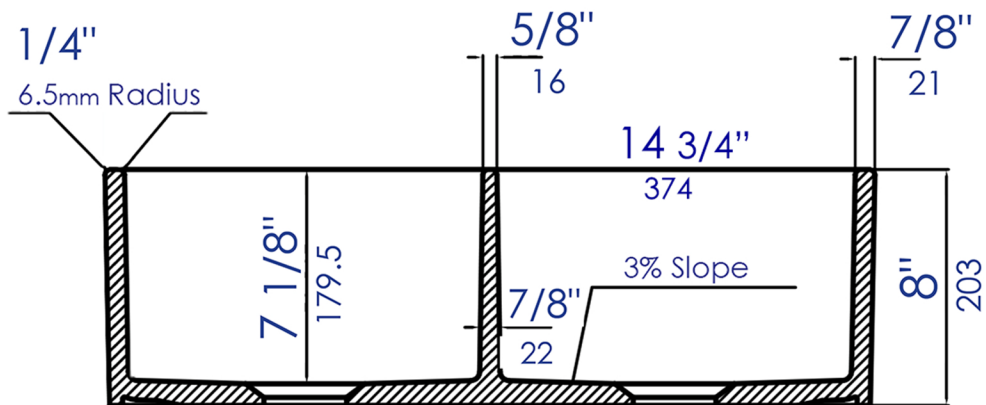

AB512UM

32" Double Bowl Fireclay Undermount Kitchen Sink

Note: All product dimensions are approximate and should be verified on site prior to installation. Visit www.ALFIbrand.com for more information.