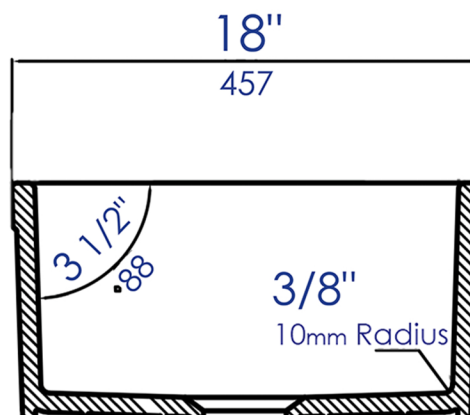

AB512UM

32" Double Bowl Fireclay Undermount Kitchen Sink

Note: All product dimensions are approximate and should be verified on site prior to installation. Visit www.ALFIbrand.com for more information.