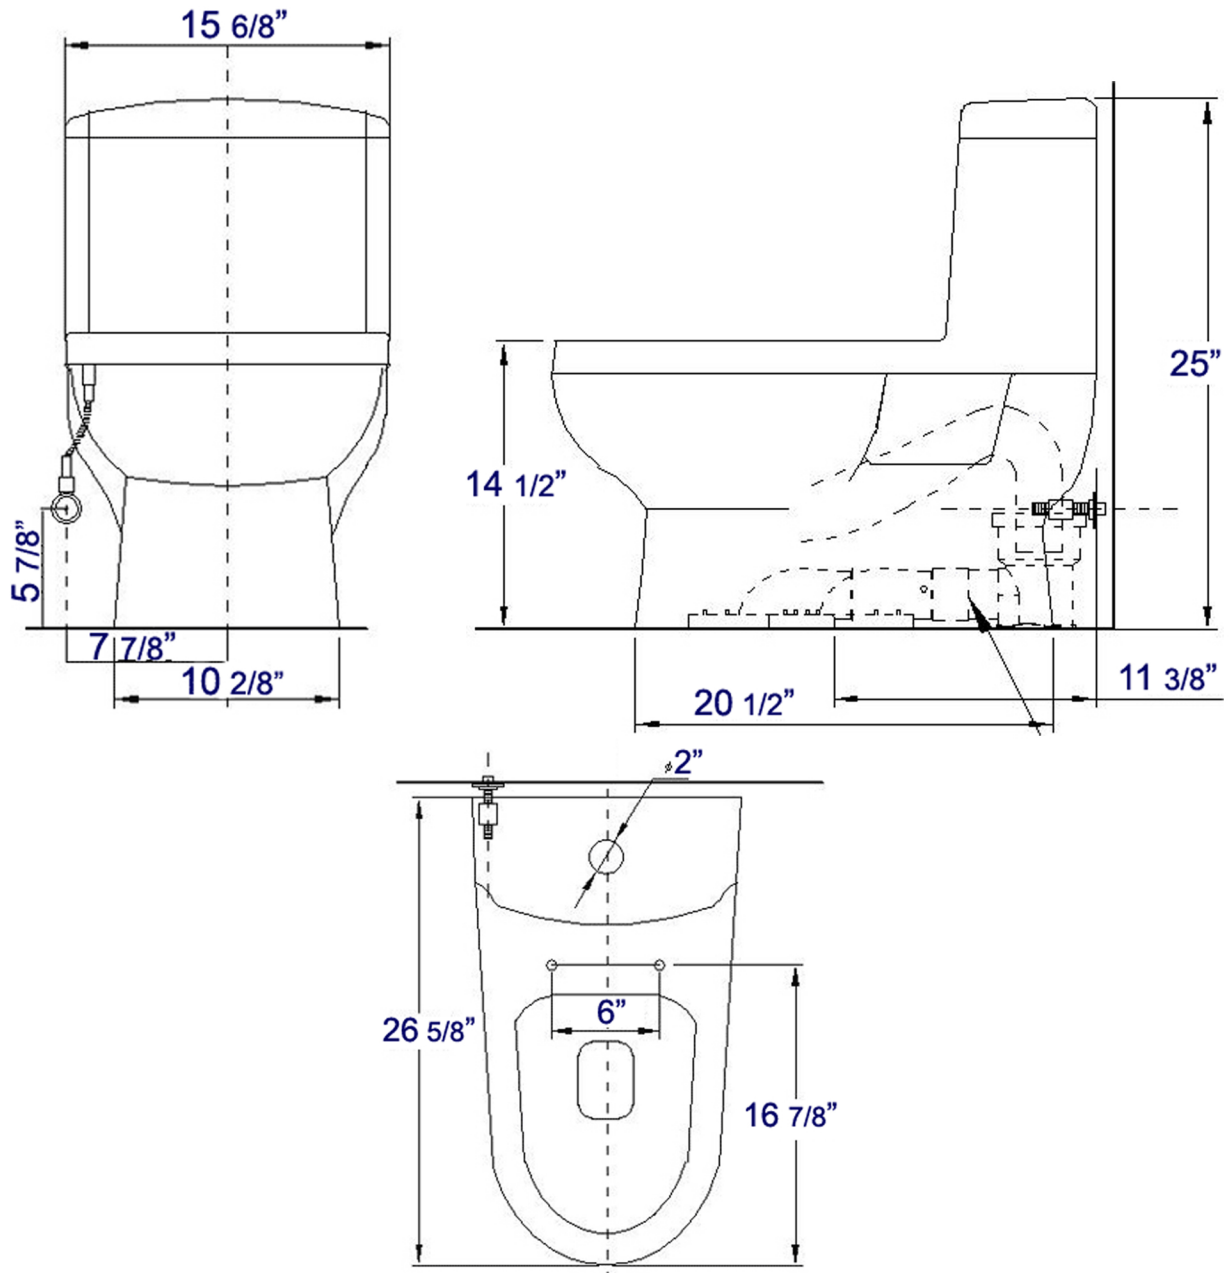

TB222

Dual Flush One Piece Eco Friendly High Efficiency
Low Flush Ceramic Toilet

EAGO USA

Note: All product dimensions are approximate and should be verified on site prior to installation.
Visit www.EAGOUSA.com for more information.