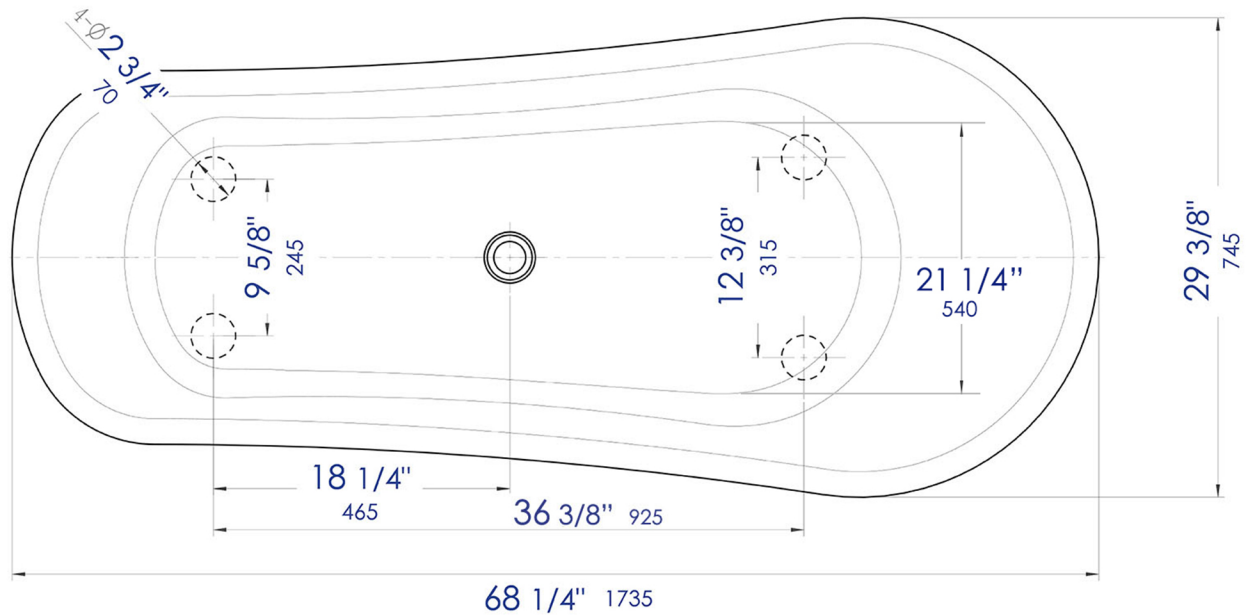

AB9960

67" White Matte Clawfoot Solid Surface Resin Bathtub

Note: All product dimensions are approximate and should be verified on site prior to installation. Visit www.ALFIbrand.com for more information.