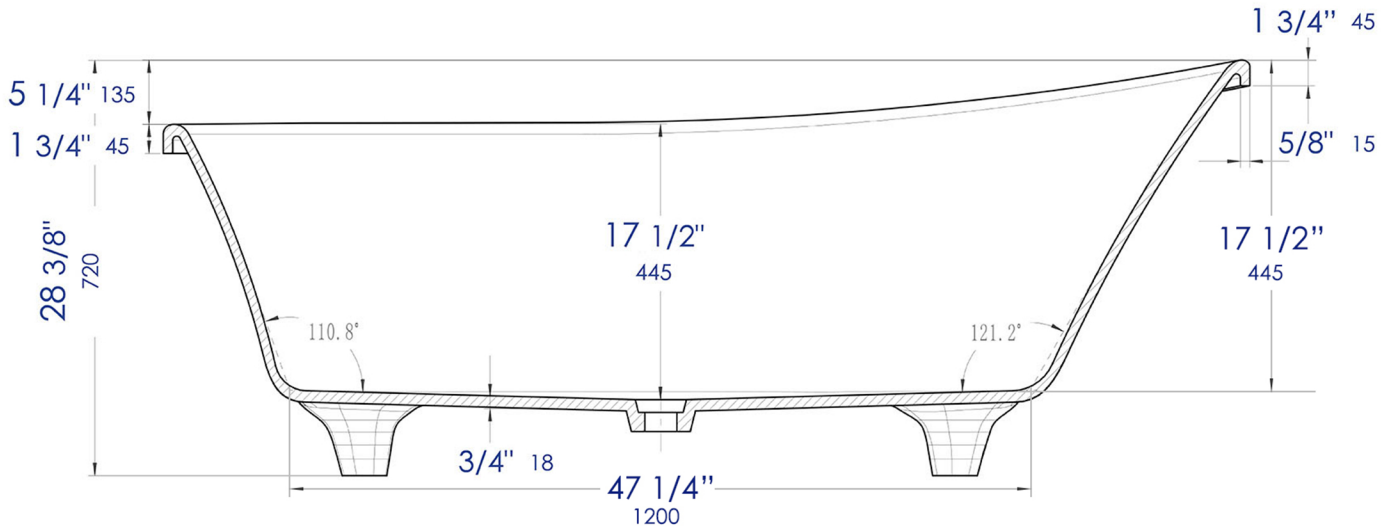

AB9960

67" White Matte Clawfoot Solid Surface Resin Bathtub

Note: All product dimensions are approximate and should be verified on site prior to installation. Visit www.ALFIbrand.com for more information.