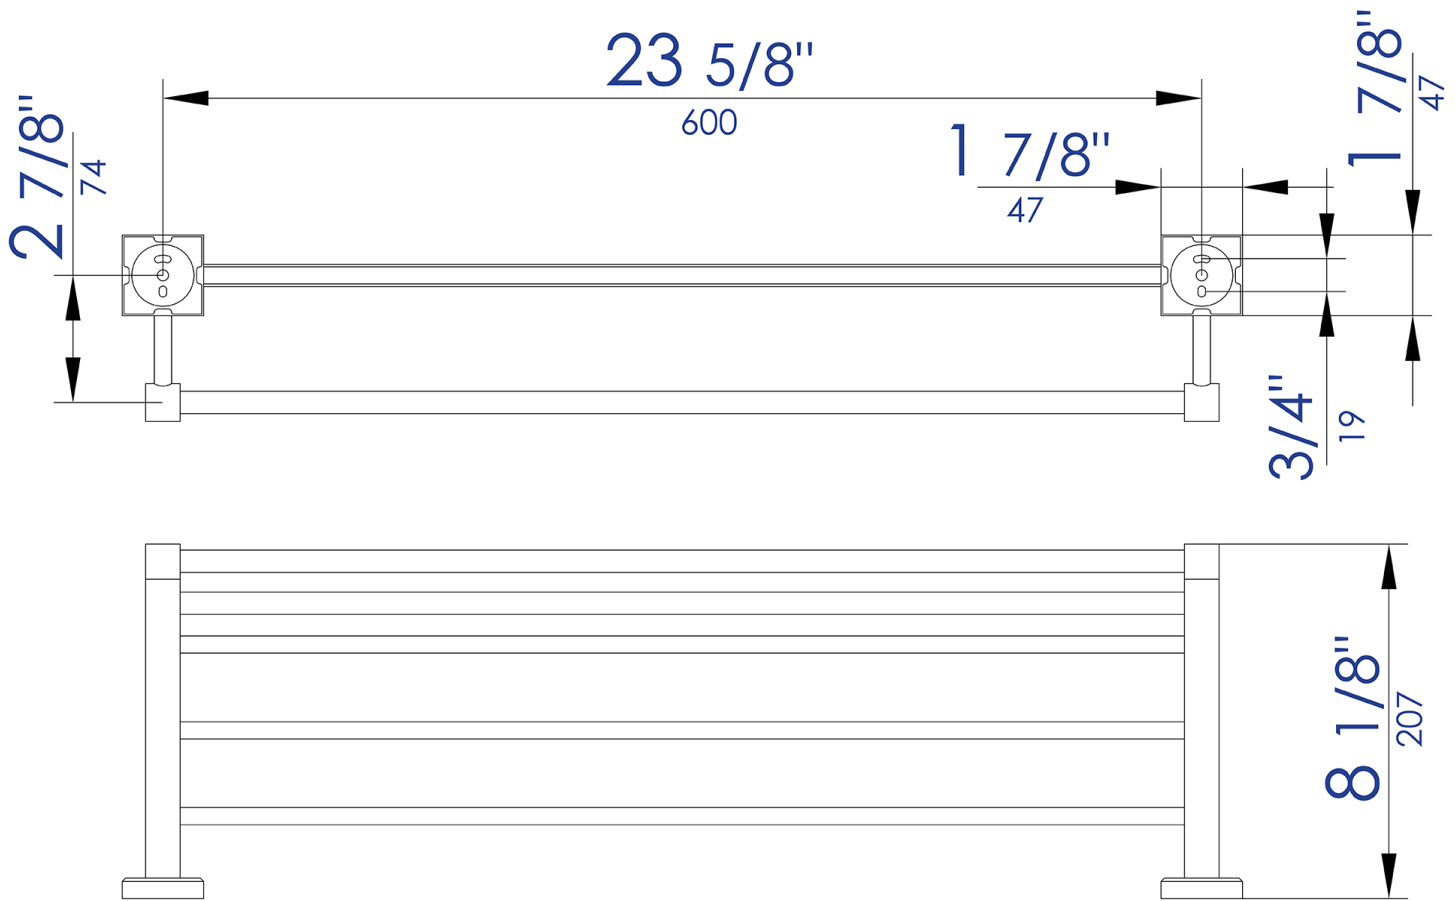

AB9596

24" Towel Bar & Shelf Bathroom Accessory

Note: All product dimensions are approximate and should be verified on site prior to installation.
Visit www.ALFIbrand.com for more information.