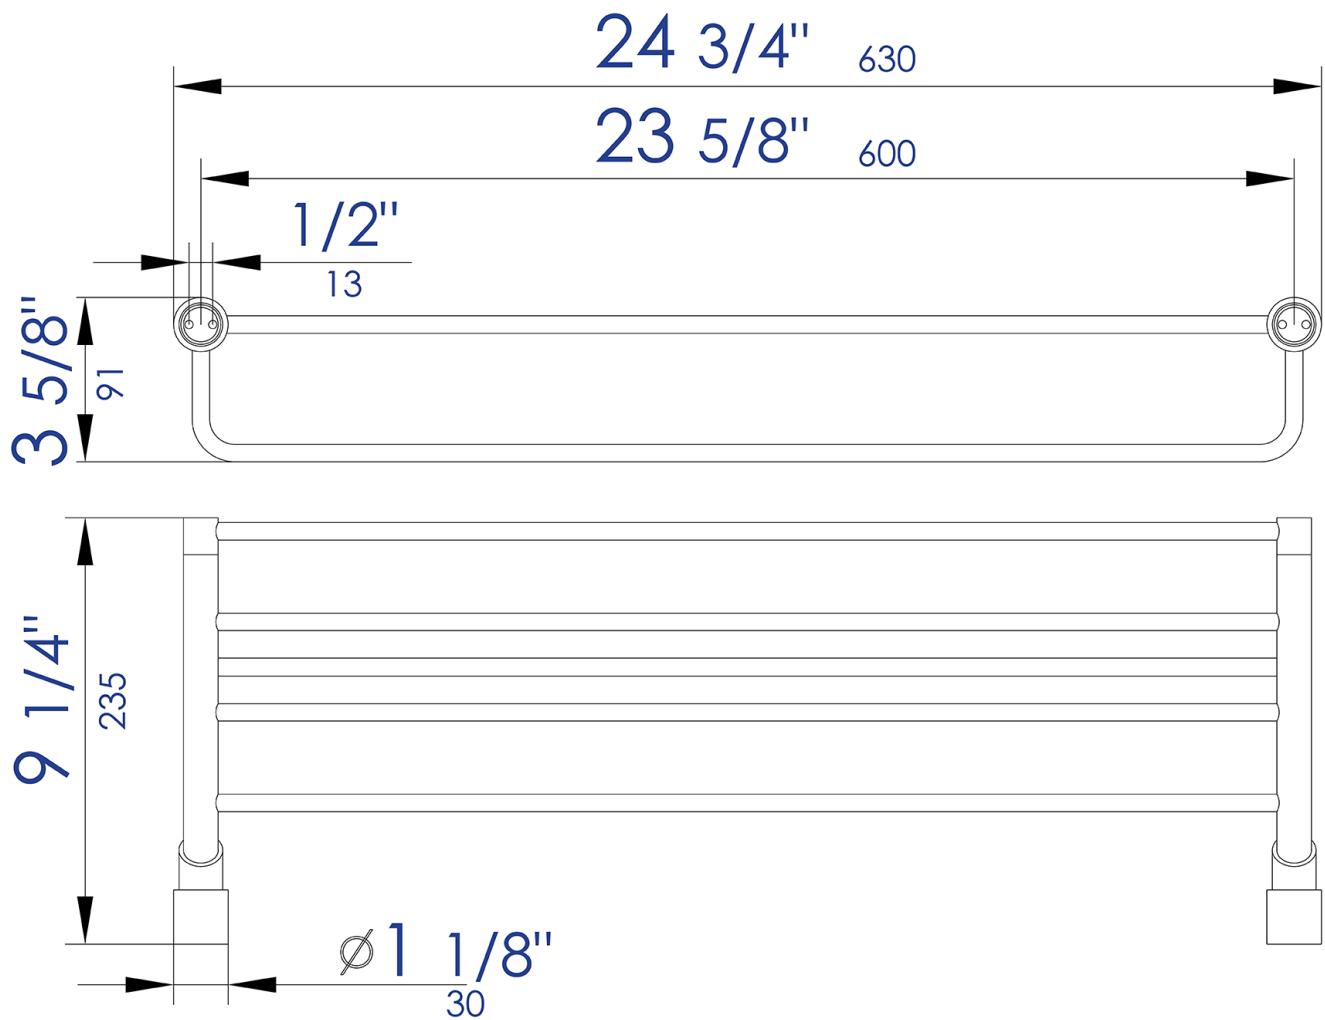

AB9523

24" Towel Bar & Shelf Bathroom Accessory

Note: All product dimensions are approximate and should be verified on site prior to installation.
Visit www.ALFIbrand.com for more information.