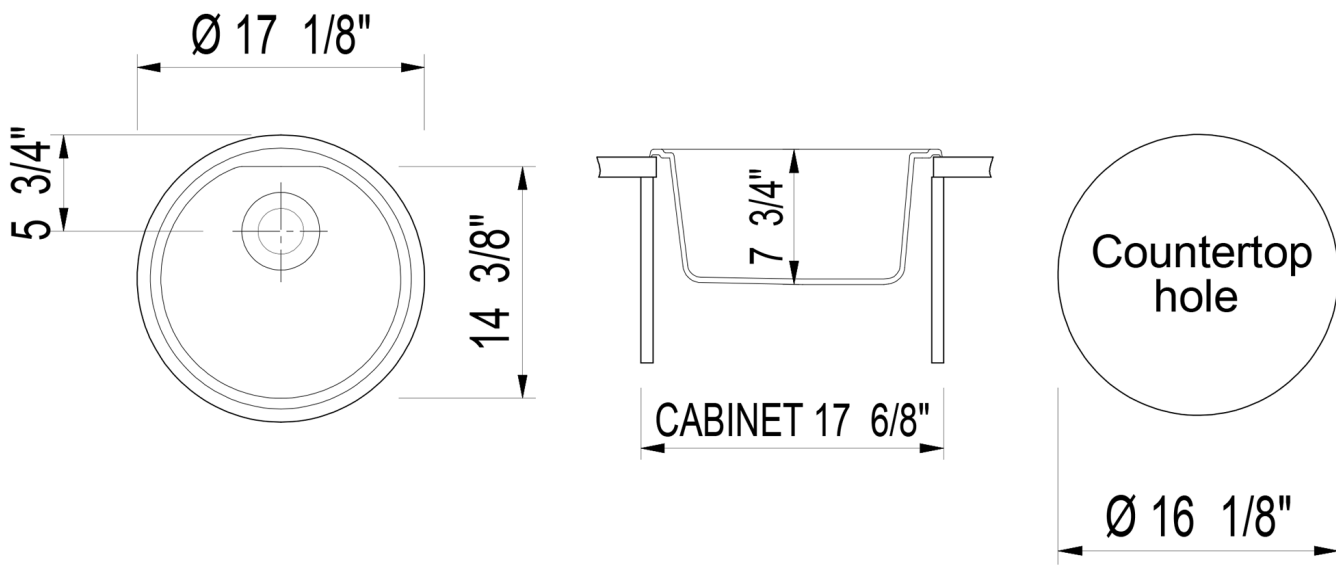

**AB1717DI**

17" Drop-In Round Granite Composite Kitchen Prep Sink

**Note:** All product dimensions are approximate and should be verified on site prior to installation.  
Visit [www.ALFIbrand.com](http://www.ALFIbrand.com) for more information.