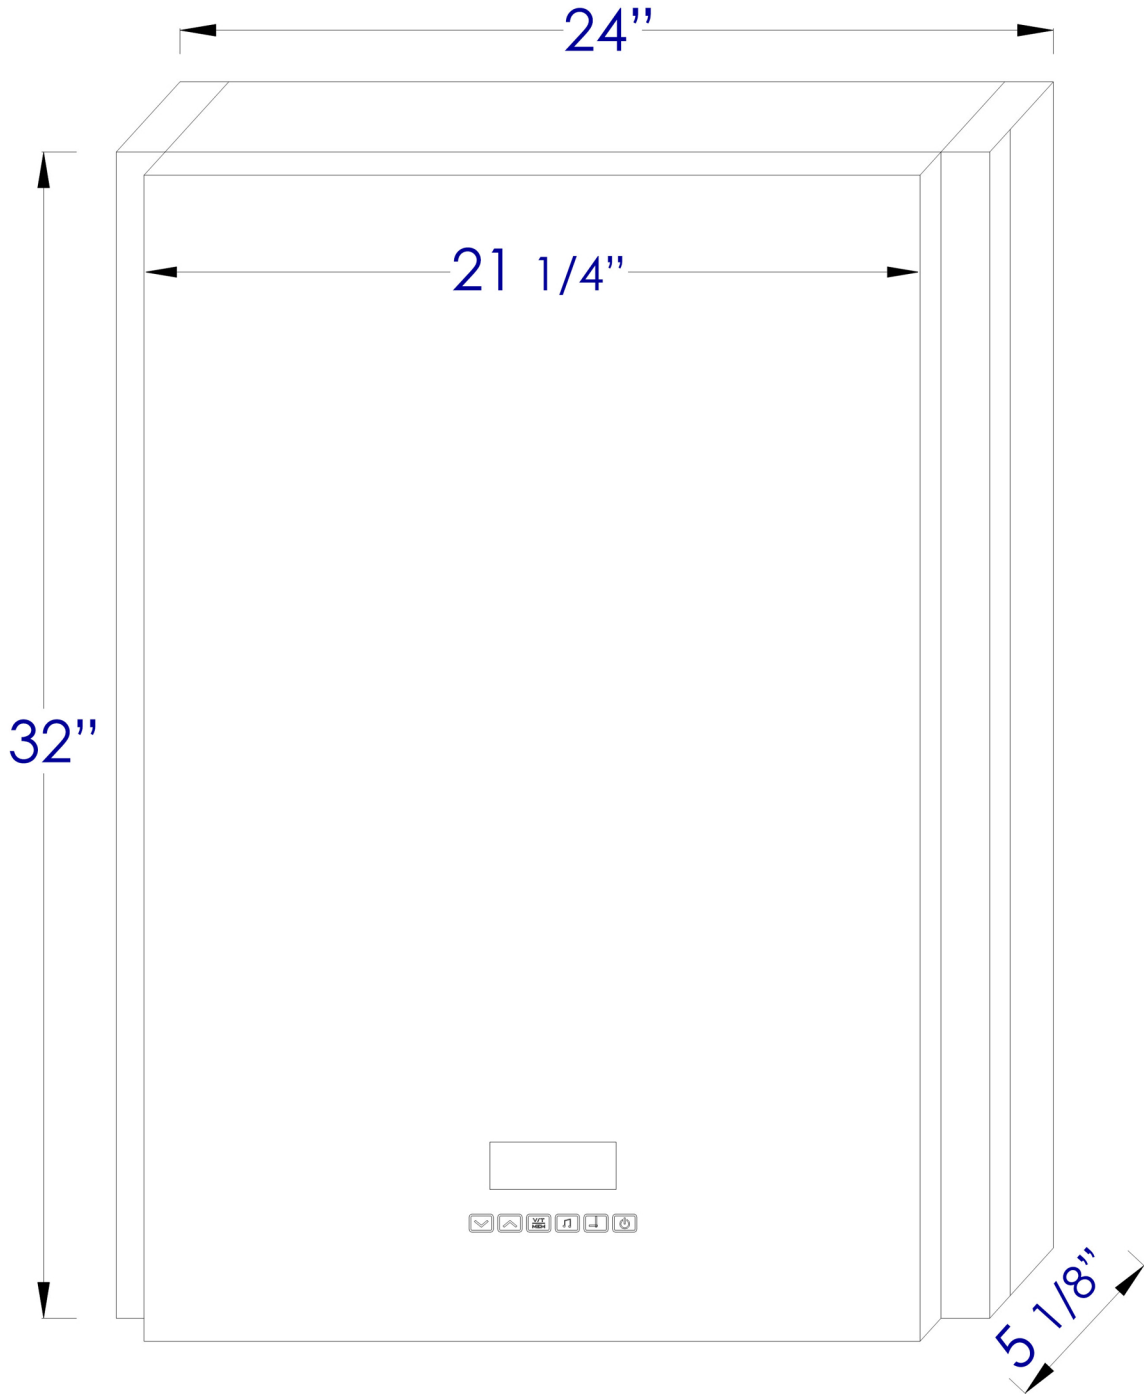

24" x 32" Single Door LED Light
Medicine Cabinet

Note: All product dimensions are approximate and should be verified on site prior to installation.
Visit www.ALFIbrand.com for more information.