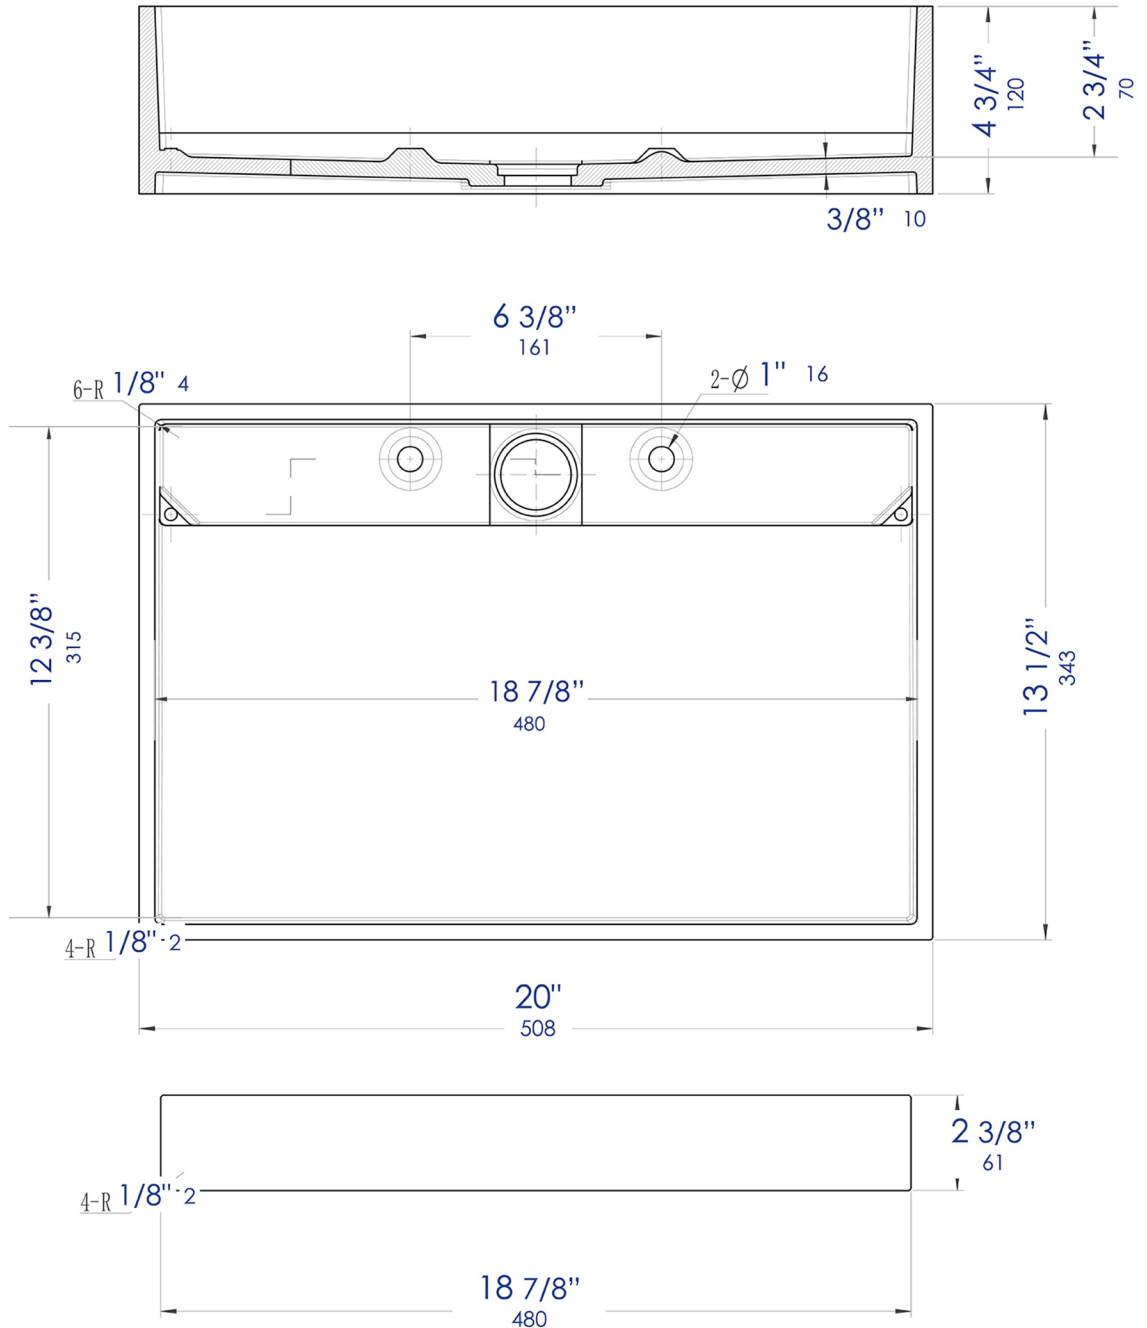

ABRS2014BM

Black & White Matte 20" x 14"
Solid Surface Resin Sink

Note: All product dimensions are approximate and should be verified on site prior to installation.
Visit www.ALFIbrand.com for more information.