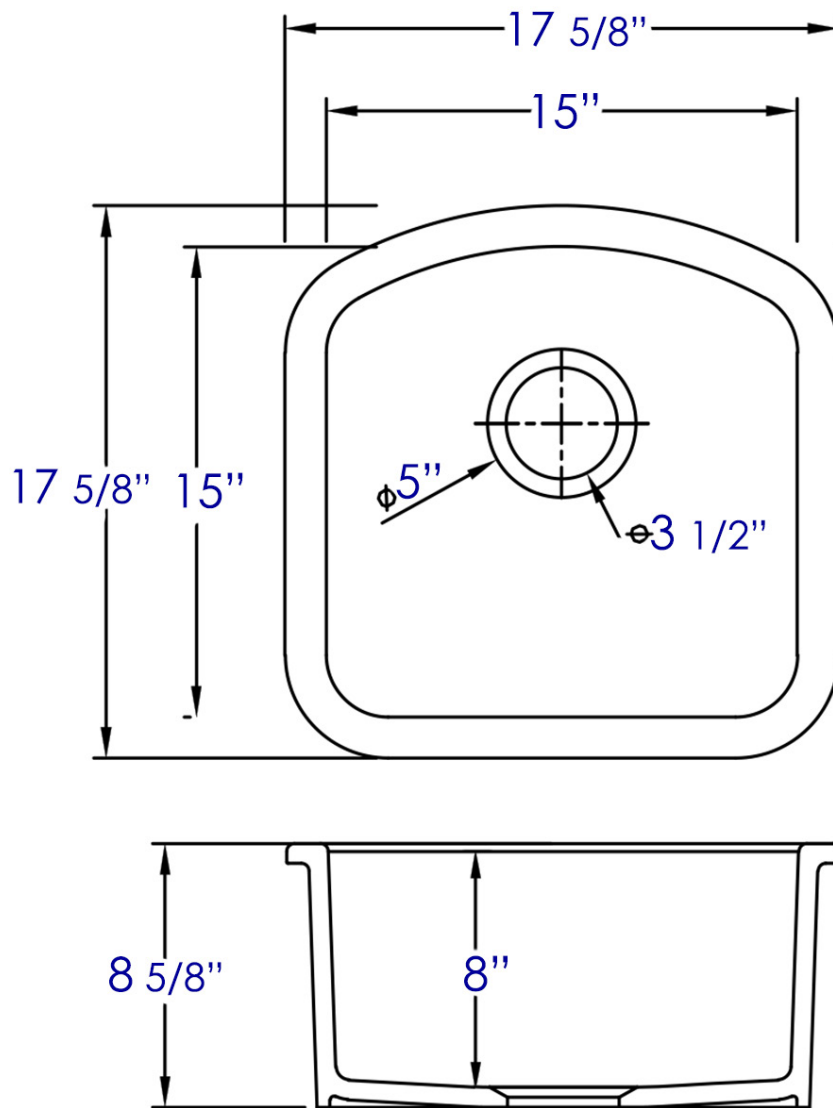

# AB1818C

17" White Fireclay Undermount D-Shaped Kitchen Sink

**Note:** All product dimensions are approximate and should be verified on site prior to installation.  
Visit [www.ALFIbrand.com](http://www.ALFIbrand.com) for more information.