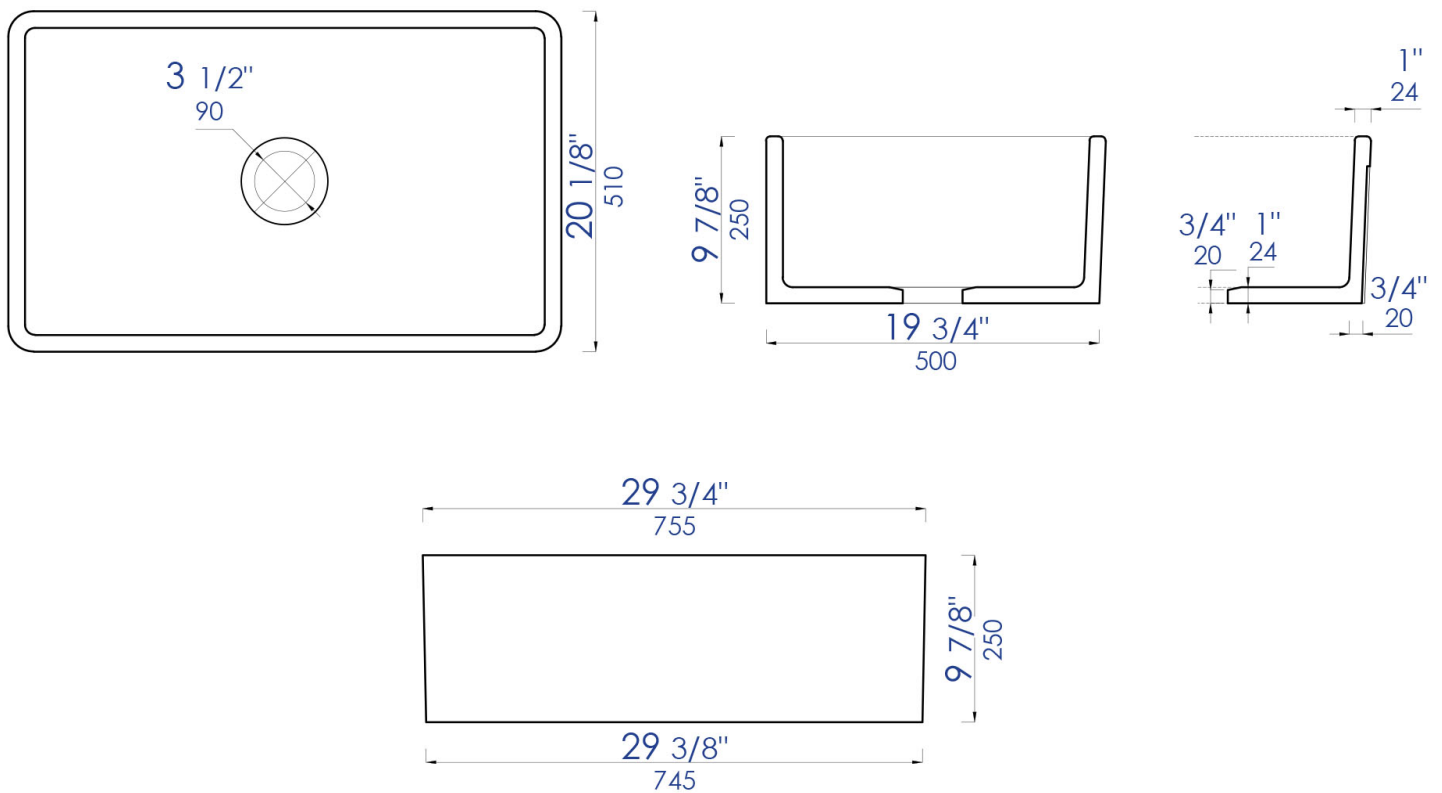

ABHG3020SB

Hammered Gold/Fluted 30 inch Reversible
Single Fireclay Farmhouse Kitchen Sink

Note: All product dimensions are approximate and should be verified on site prior to installation.
Visit www.ALFIbrand.com for more information.