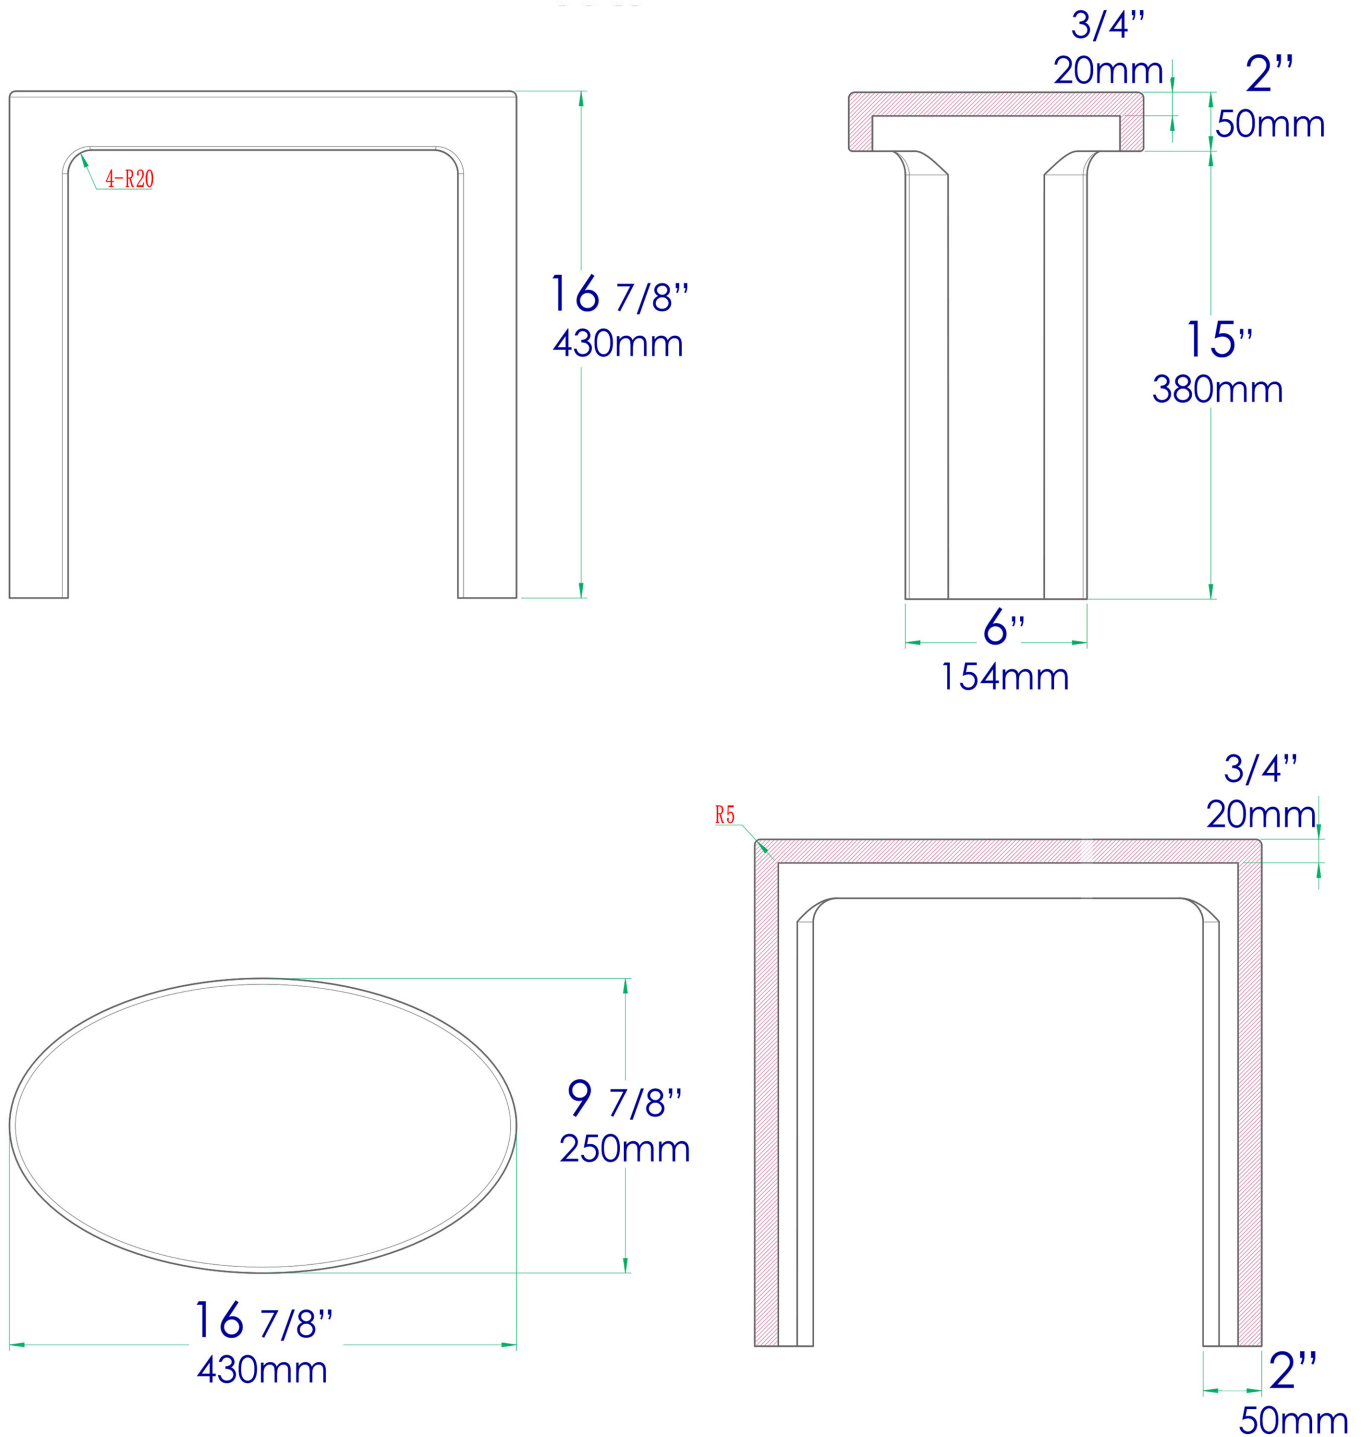

**ABST66**

White Matte Solid Surface Resin  
Bathroom / Shower Stool

**Note:** All product dimensions are approximate and should be verified on site prior to installation.  
Visit [www.ALFIbrand.com](http://www.ALFIbrand.com) for more information.