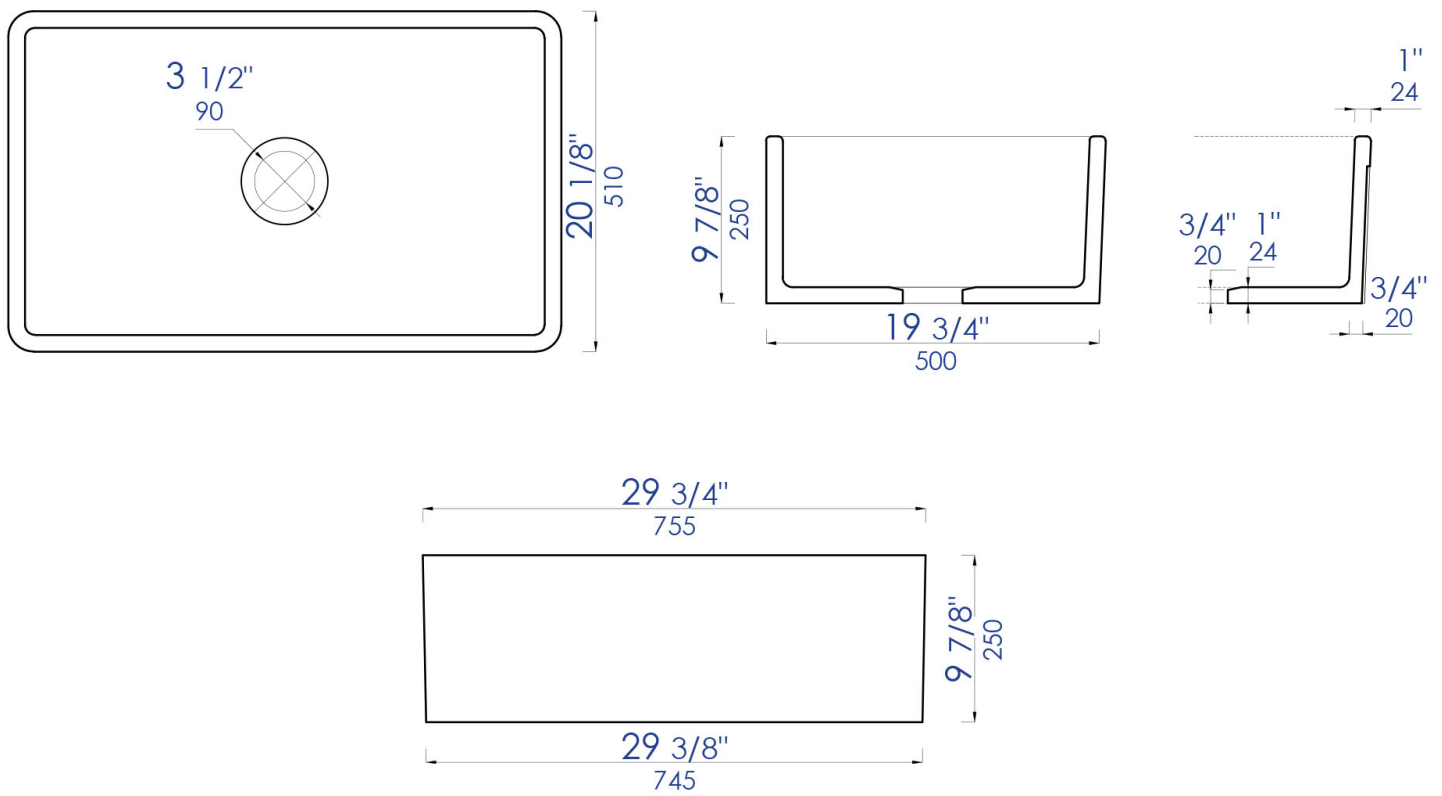

ABHC3020SB

Hammered Copper/Fluted 30 inch Reversible
Single Fireclay Farmhouse Kitchen Sink

Note: All product dimensions are approximate and should be verified on site prior to installation.
Visit www.ALFIbrand.com for more information.