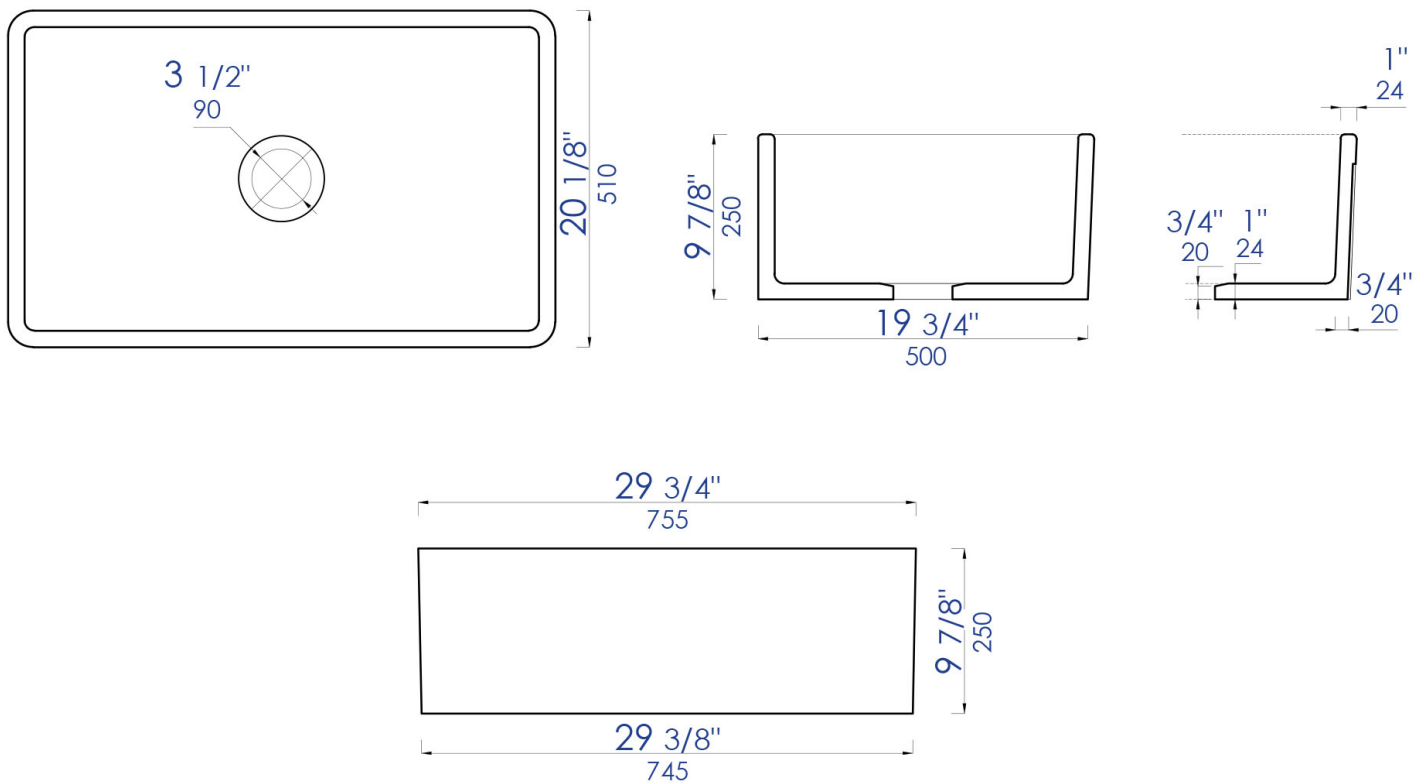

ABCO3020SB

Concrete Color 30 inch Reversible Single
Fireclay Farmhouse Kitchen Sink

Note: All product dimensions are approximate and should be verified on site prior to installation.
Visit www.ALFIbrand.com for more information.