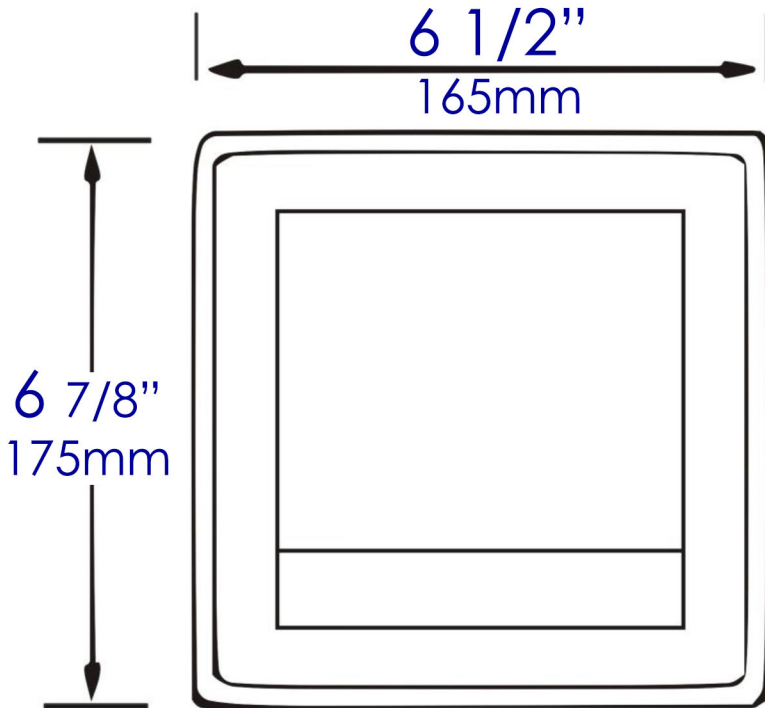

ABTPC77

Black or White Matte Stainless Steel Recessed Toilet Paper Holder with Cover

Note: All product dimensions are approximate and should be verified on site prior to installation.
Visit www.ALFIbrand.com for more information.