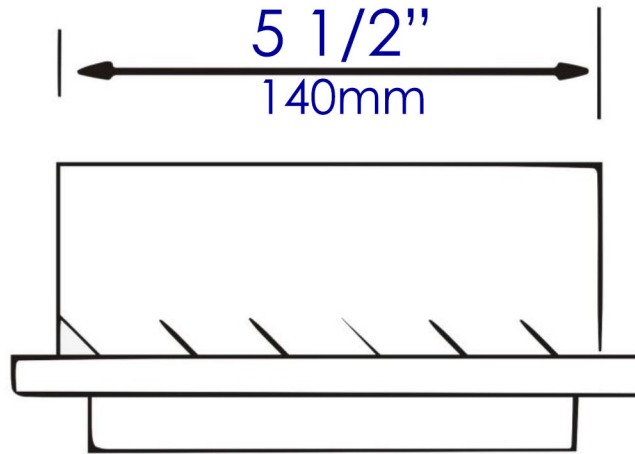

ABTPC77

Black or White Matte Stainless Steel Recessed Toilet Paper Holder with Cover

Note: All product dimensions are approximate and should be verified on site prior to installation.
Visit www.ALFIbrand.com for more information.