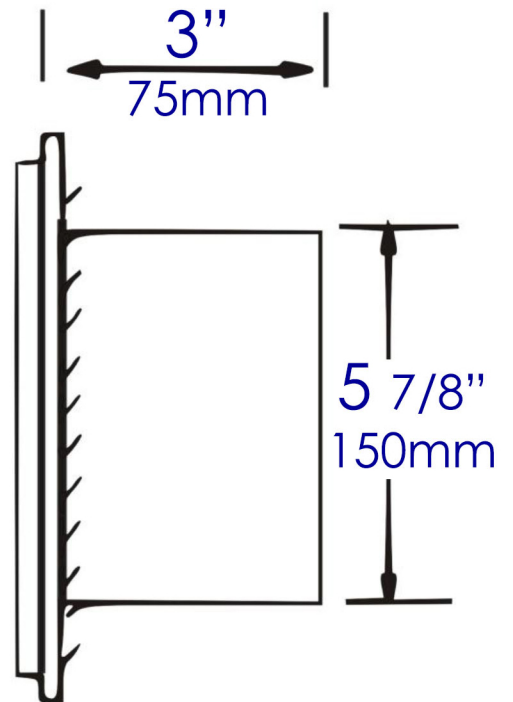

ABTPC77

Black or White Matte Stainless Steel Recessed Toilet Paper Holder with Cover

Note: All product dimensions are approximate and should be verified on site prior to installation.
Visit www.ALFIbrand.com for more information.