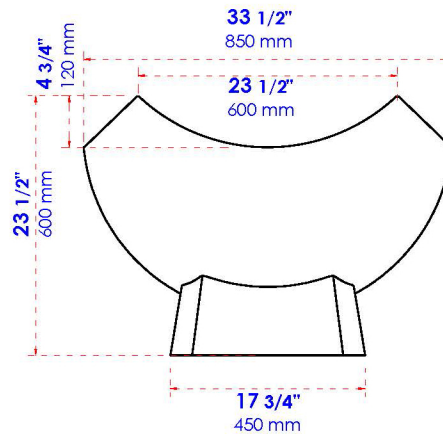

AB9992

White Matte 71" Solid Surface Resin Free Standing Hammock Style Bathtub

Note: All product dimensions are approximate and should be verified on site prior to installation. Visit www.ALFIbrand.com for more information.