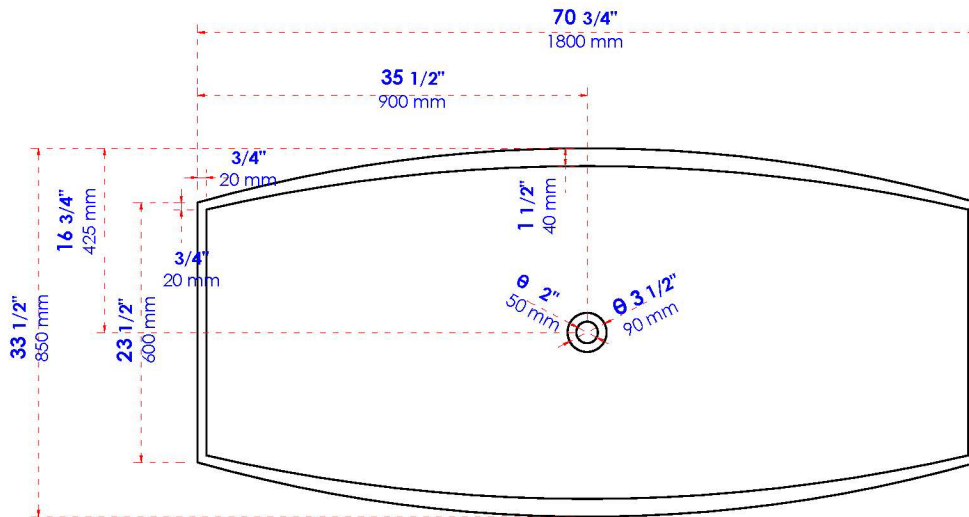

AB9992

White Matte 71" Solid Surface Resin Free Standing Hammock Style Bathtub

Note: All product dimensions are approximate and should be verified on site prior to installation. Visit www.ALFIbrand.com for more information.