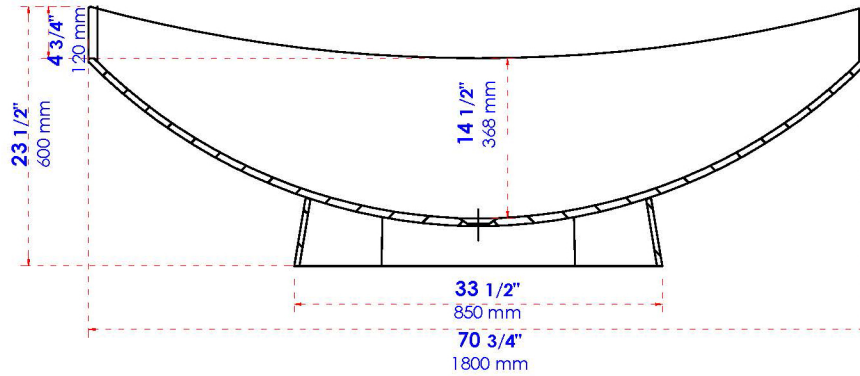

AB9992

White Matte 71" Solid Surface Resin Free Standing Hammock Style Bathtub

Note: All product dimensions are approximate and should be verified on site prior to installation. Visit www.ALFIbrand.com for more information.