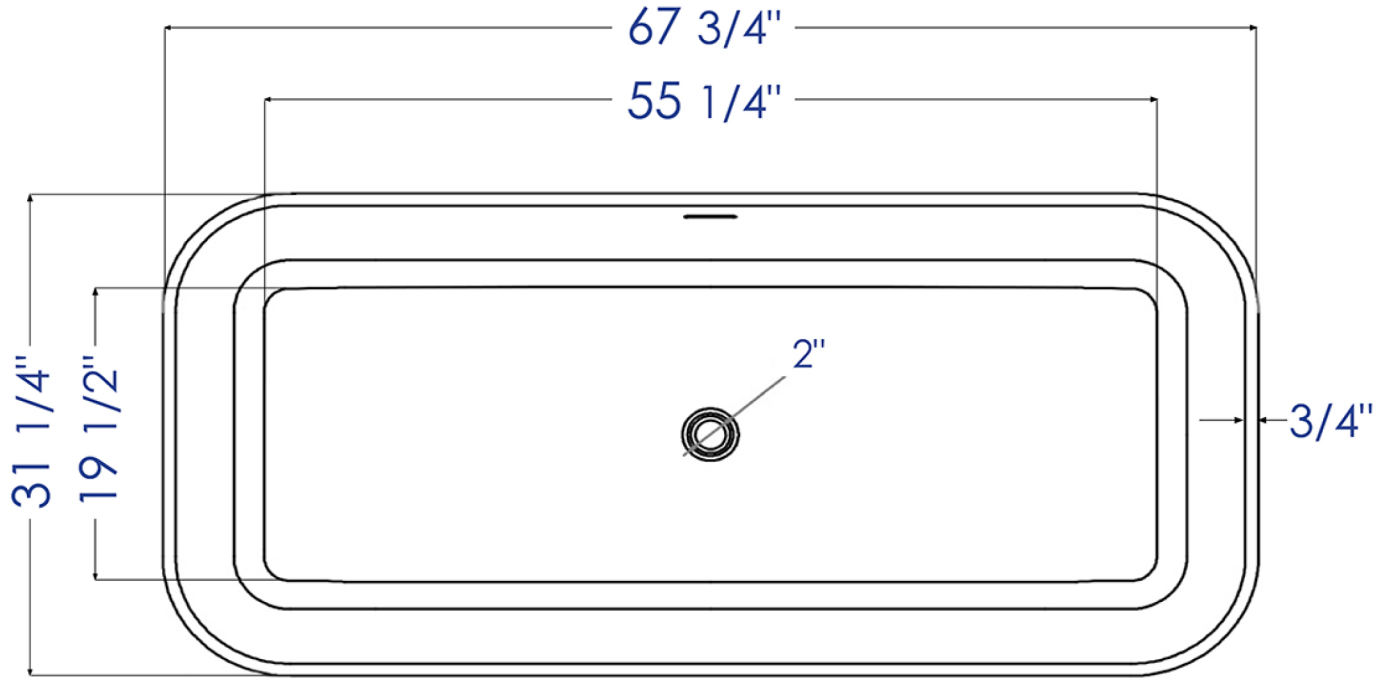

# AB9952BM

67" Black & White Rectangular Solid  
Surface Smooth Resin Soaking Bathtub

**Please Note:** Due to thermal expansion and contraction, the total dimension of the tub will have +2% error, these dimensions are for reference only.

**Note:** All product dimensions are approximate and should be verified on site prior to installation.  
Visit [www.ALFIbrand.com](http://www.ALFIbrand.com) for more information.