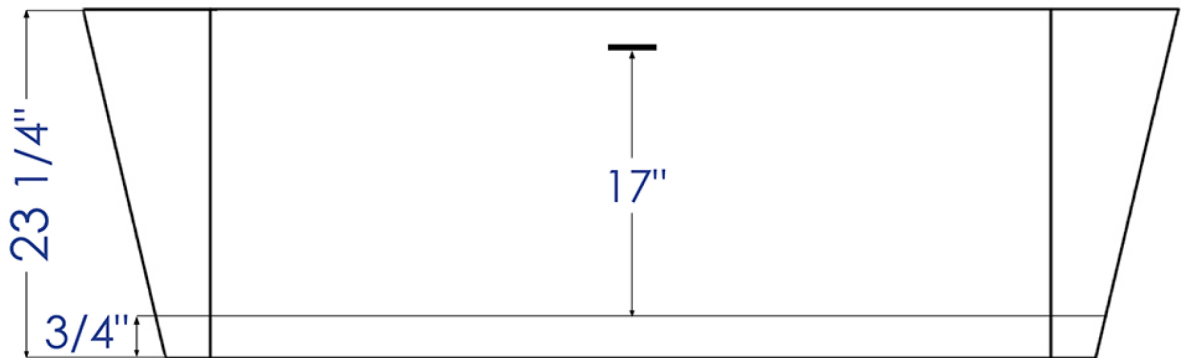

# AB9952BM

67" Black & White Rectangular Solid  
Surface Smooth Resin Soaking Bathtub

**Please Note:** Due to thermal expansion and contraction, the total dimension of the tub will have +2% error, these dimensions are for reference only.