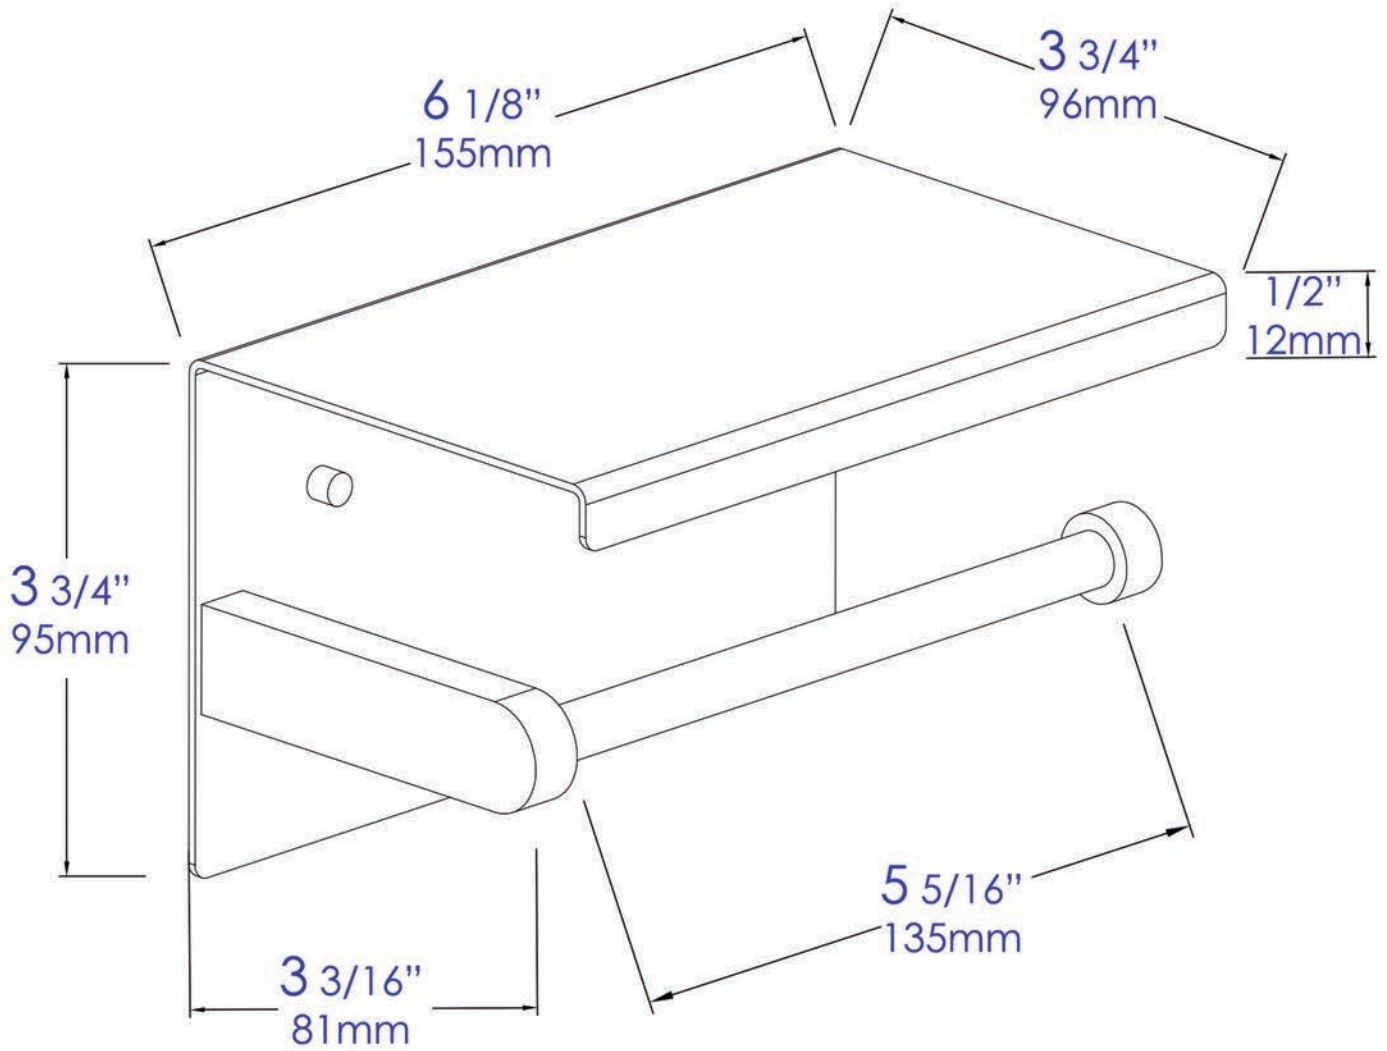

ABTP66

Stainless Steel Toilet Paper Holder with Shelf

Note: All product dimensions are approximate and should be verified on site prior to installation. Visit www.ALFIbrand.com for more information.