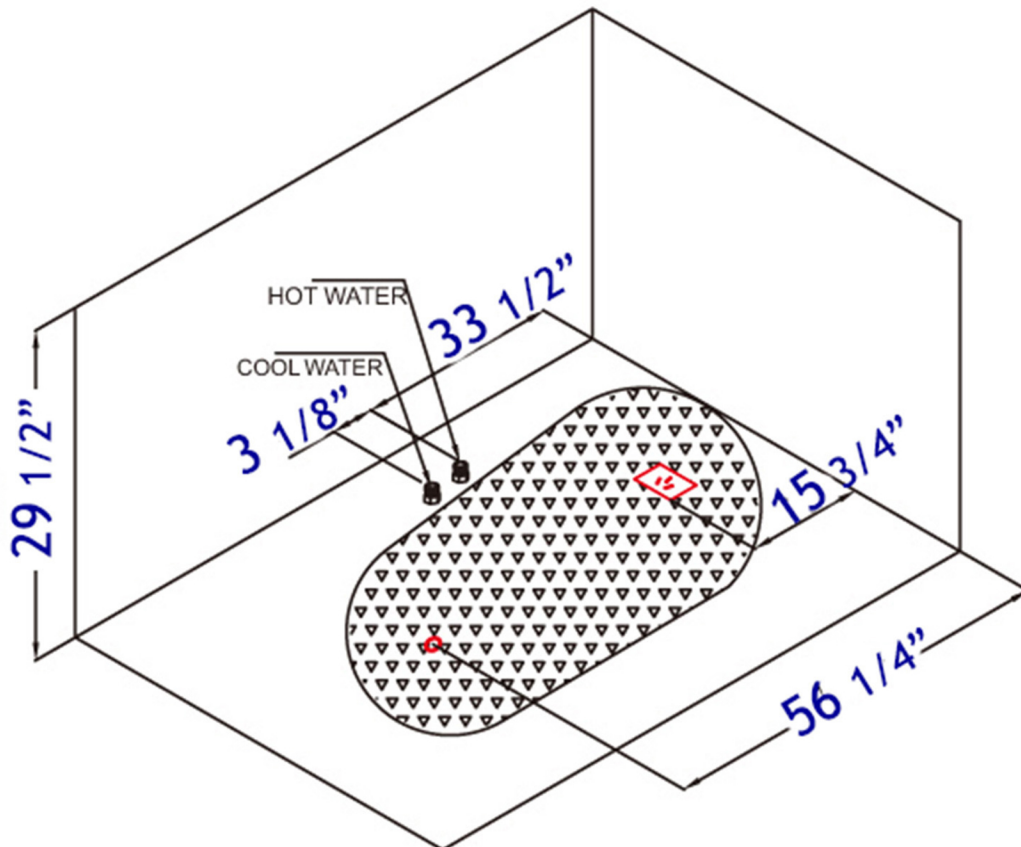

A: Drain B: Air Holes C: LED Lights D: Control Panel

Note: All product dimensions are approximate and should be verified on site prior to installation.
 Visit www.EAGOUSA.com for more information.