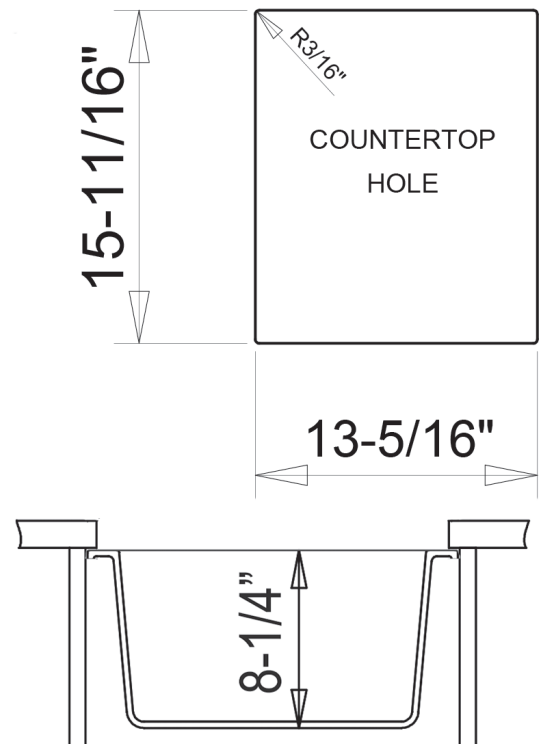

**AB1720UM**

17" Undermount Rectangular Granite Composite  
Kitchen Prep Sink

**Note:** All product dimensions are approximate and should be verified on site prior to installation.  
Visit [www.ALFIbrand.com](http://www.ALFIbrand.com) for more information.