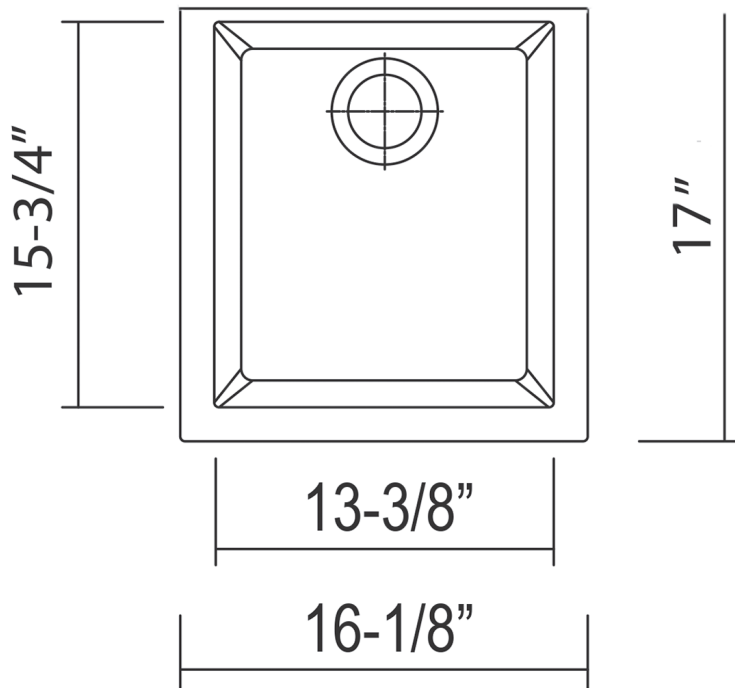

**AB1720UM**

17" Undermount Rectangular Granite Composite  
Kitchen Prep Sink

**Note:** All product dimensions are approximate and should be verified on site prior to installation.  
Visit [www.ALFIbrand.com](http://www.ALFIbrand.com) for more information.