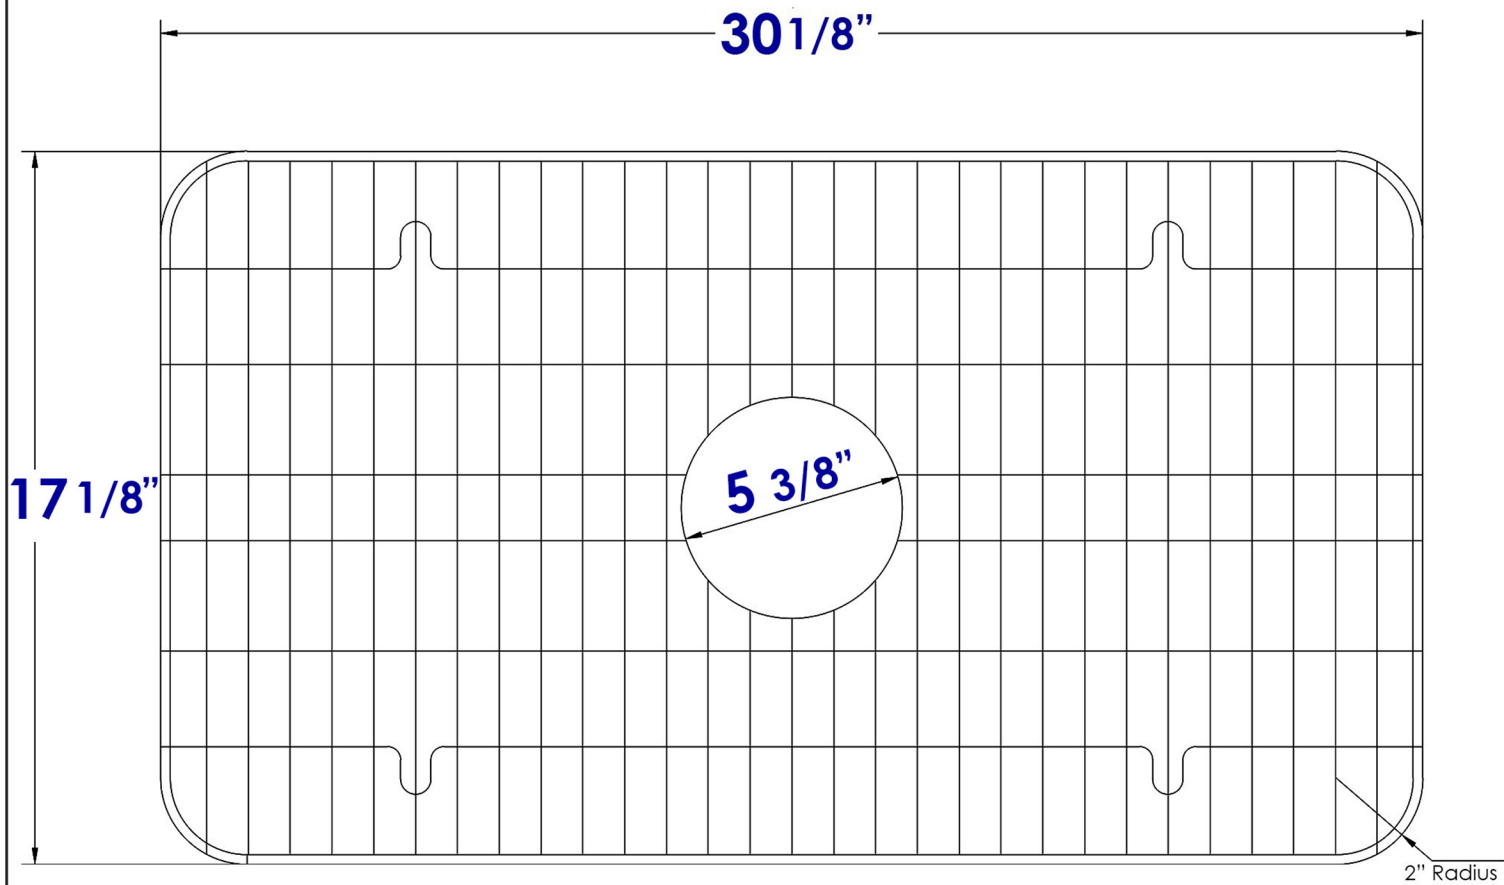

**GR533**

Stainless Steel Protective Grid For AB532 & AB533  
Kitchen Sinks

**Note:** All product dimensions are approximate and should be verified on site prior to installation.  
Visit [www.ALFIbrand.com](http://www.ALFIbrand.com) for more information.