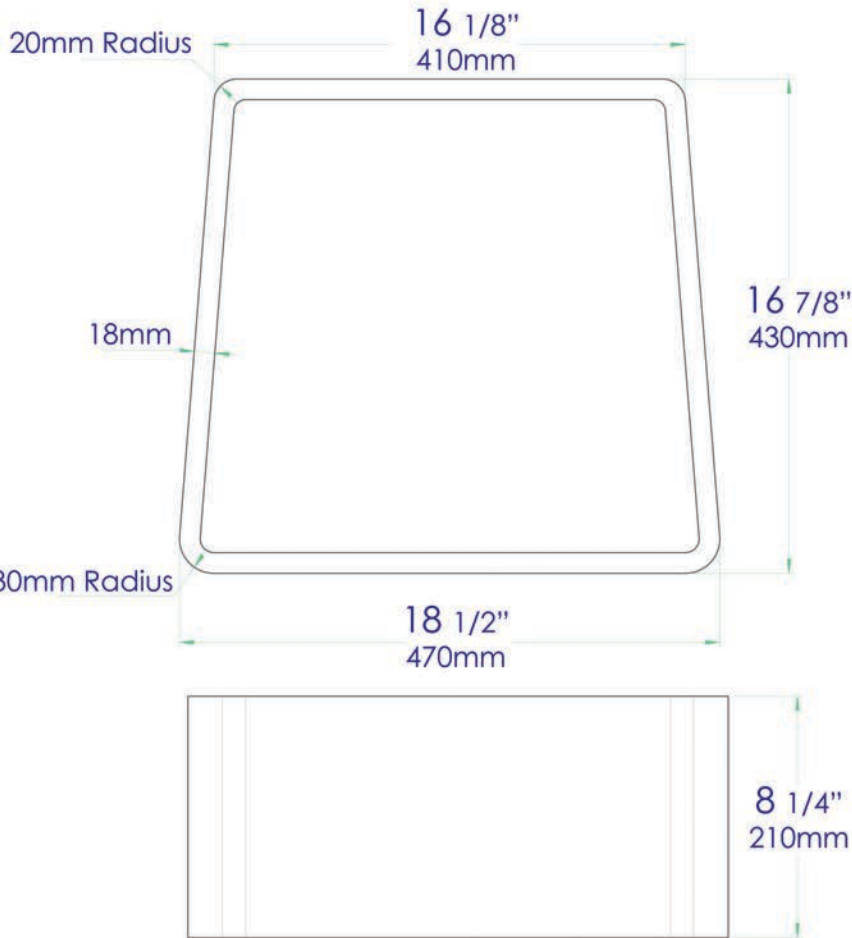

**ABST55**

White Matte Solid Surface Resin  
Bathroom / Shower Stool

**Note:** All product dimensions are approximate and should be verified on site prior to installation.  
Visit [www.ALFIbrand.com](http://www.ALFIbrand.com) for more information.