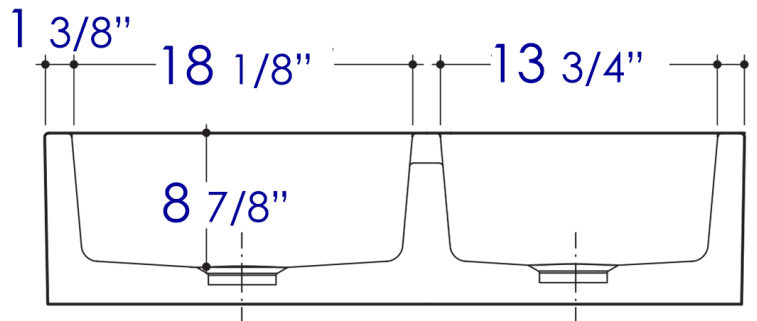

# AB3618ARCH

36" Apron Thick Wall Fireclay Double Bowl  
Farm Sink

**Note:** All product dimensions are approximate and should be verified on site prior to installation.  
Visit [www.ALFIbrand.com](http://www.ALFIbrand.com) for more information.