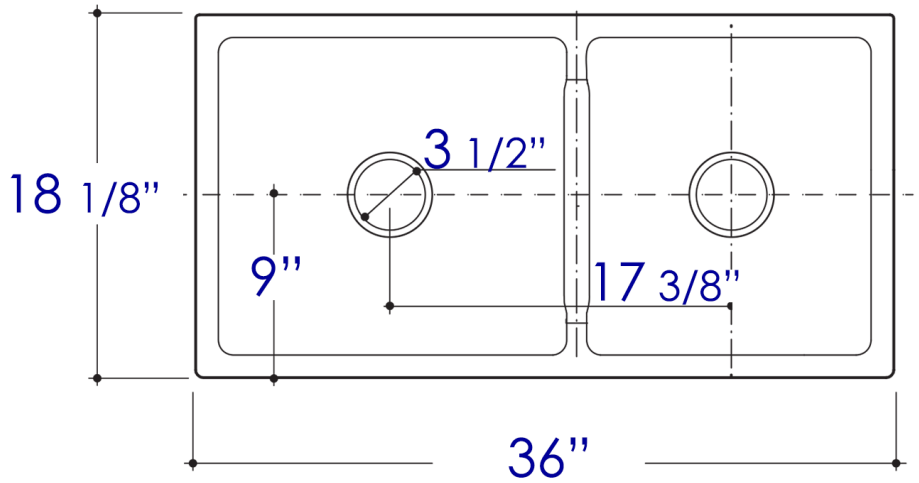

# AB3618ARCH

36" Apron Thick Wall Fireclay Double Bowl  
Farm Sink

**Note:** All product dimensions are approximate and should be verified on site prior to installation.  
Visit [www.ALFIbrand.com](http://www.ALFIbrand.com) for more information.