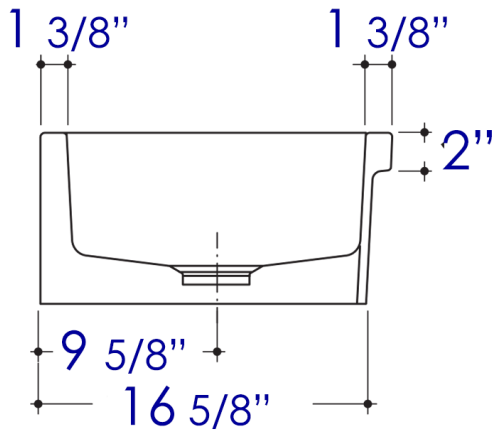

# AB3618ARCH

36" Apron Thick Wall Fireclay Double Bowl  
Farm Sink

**Note:** All product dimensions are approximate and should be verified on site prior to installation.  
Visit [www.ALFIbrand.com](http://www.ALFIbrand.com) for more information.