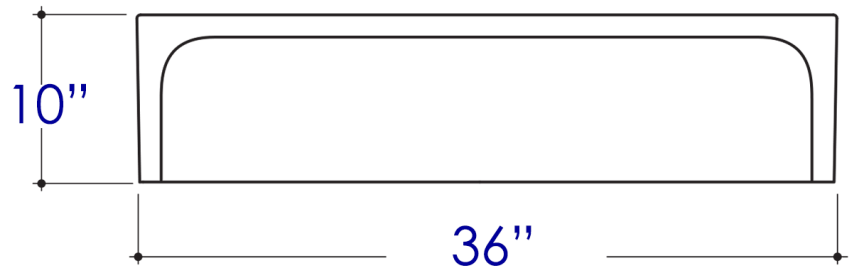

# AB3618ARCH

36" Apron Thick Wall Fireclay Double Bowl  
Farm Sink

**Note:** All product dimensions are approximate and should be verified on site prior to installation.  
Visit [www.ALFIbrand.com](http://www.ALFIbrand.com) for more information.