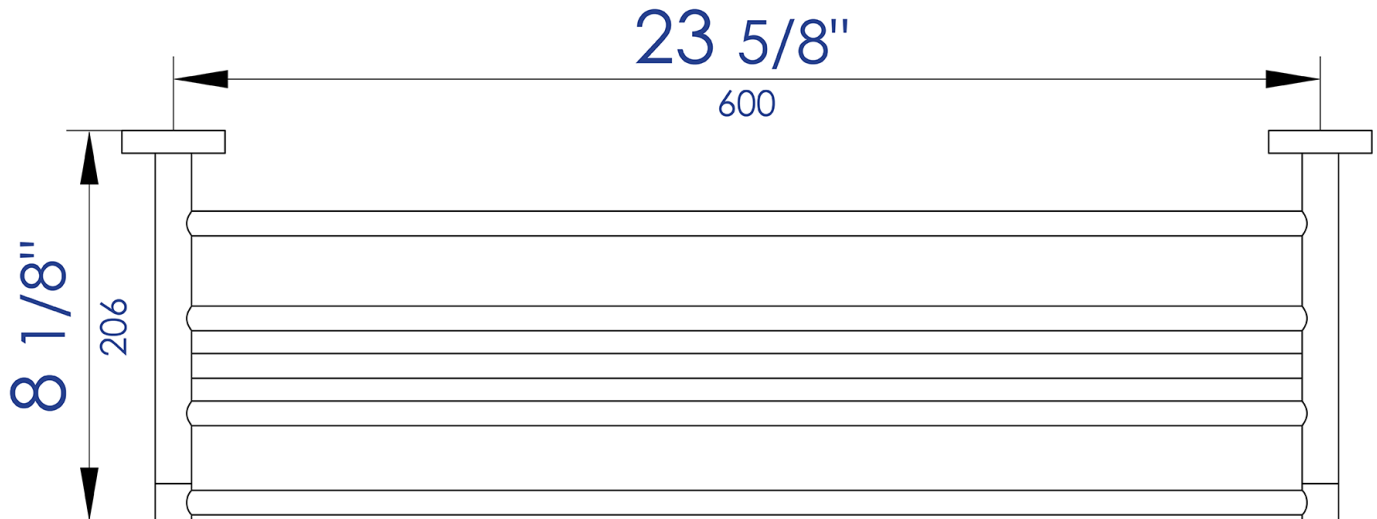

**AB9538**

26" Towel Bar & Shelf Bathroom Accessory

**Note:** All product dimensions are approximate and should be verified on site prior to installation.  
Visit [www.ALFIbrand.com](http://www.ALFIbrand.com) for more information.