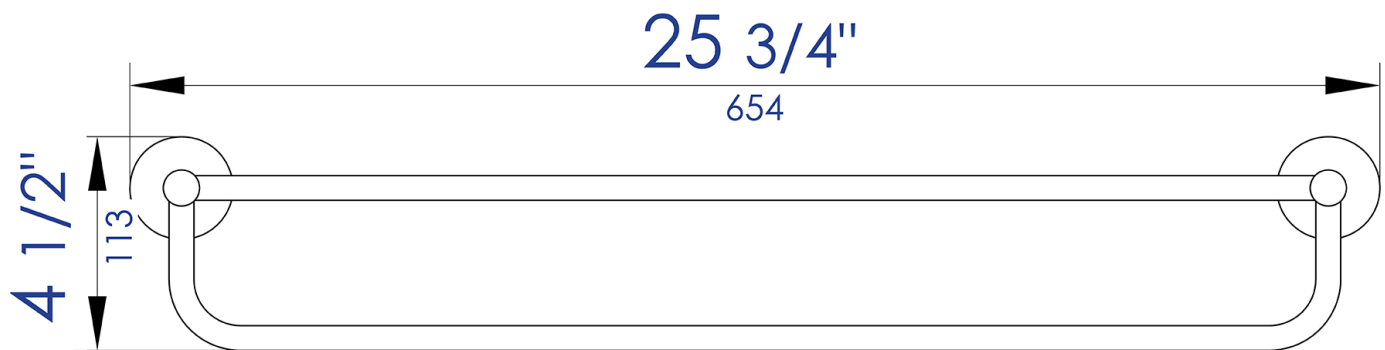

**AB9538**

26" Towel Bar & Shelf Bathroom Accessory

**Note:** All product dimensions are approximate and should be verified on site prior to installation.  
Visit [www.ALFIbrand.com](http://www.ALFIbrand.com) for more information.