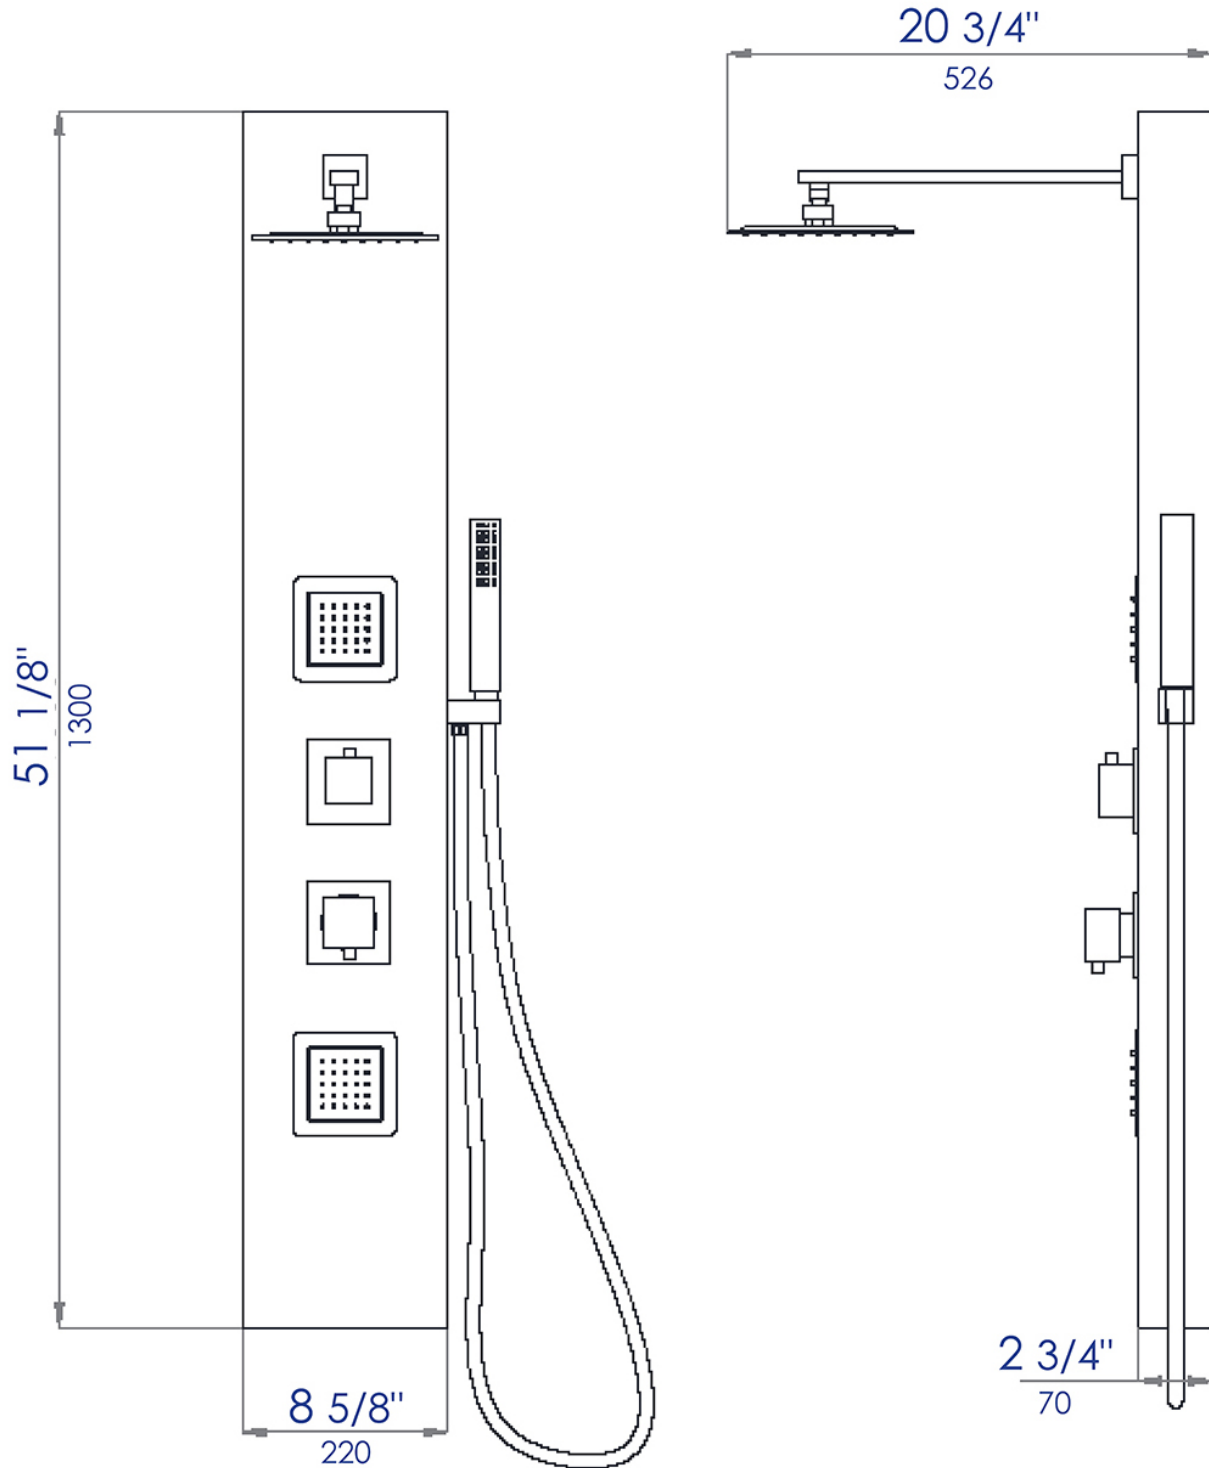

ABSP60W

White Aluminum Shower Panel with 2 Body Sprays and Rain Shower Head

Note: All product dimensions are approximate and should be verified on site prior to installation.
Visit www.ALFIbrand.com for more information.