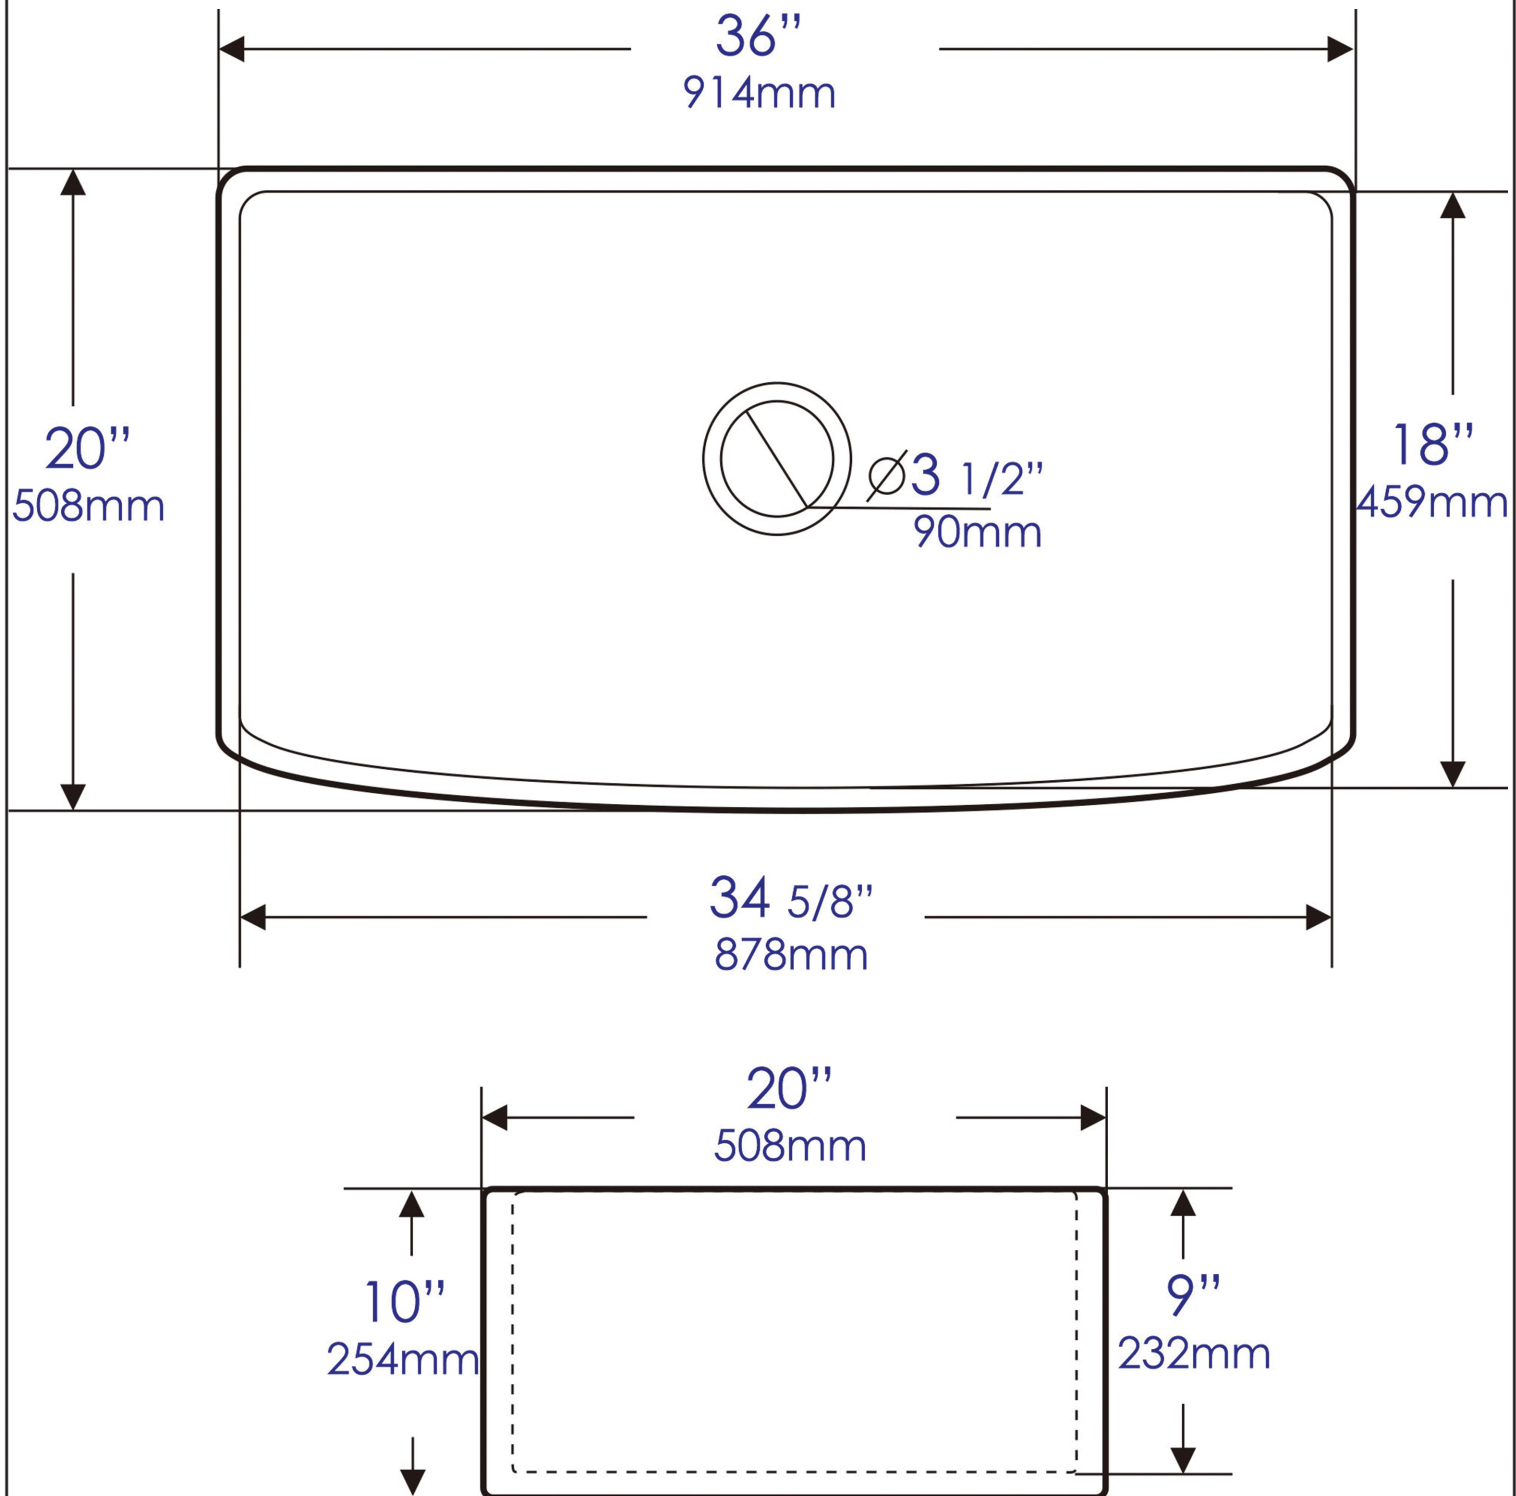

ABFC3620S

Smooth Curved Apron 36" x 20" Single Bowl
Fireclay Farm Sink

Note: All product dimensions are approximate and should be verified on site prior to installation.
Visit www.ALFIbrand.com for more information.