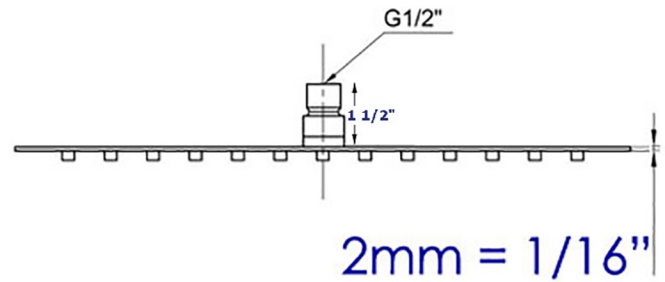

RAIN8R

Solid 8" Round Ultra Thin Rain Shower Head

Note: All product dimensions are approximate and should be verified on site prior to installation.
Visit alfibrand.com for more information.