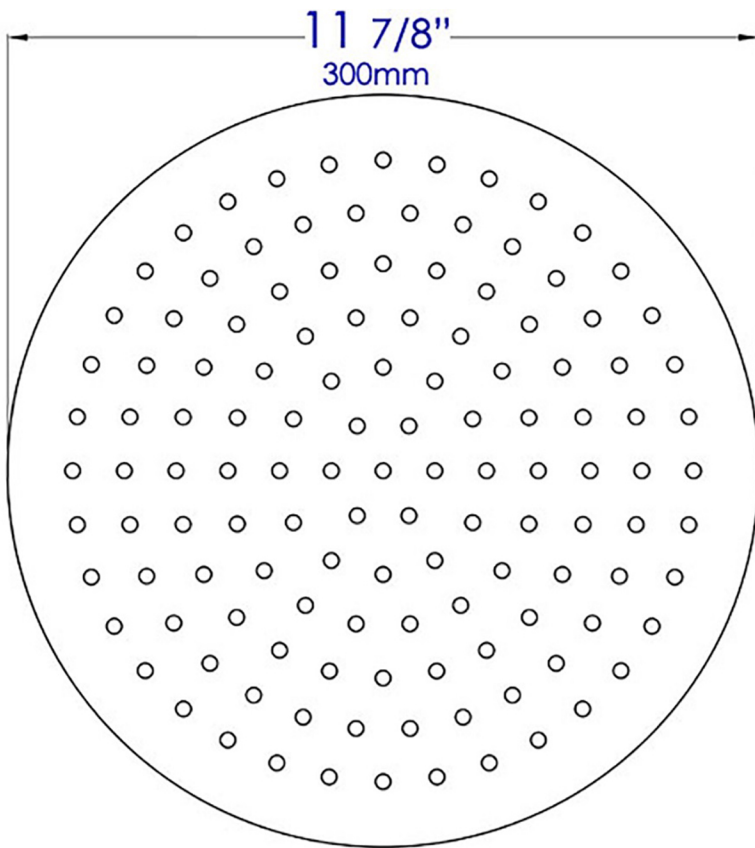

RAIN8R

Solid 8" Round Ultra Thin Rain Shower Head

Note: All product dimensions are approximate and should be verified on site prior to installation.
Visit alfibrand.com for more information.