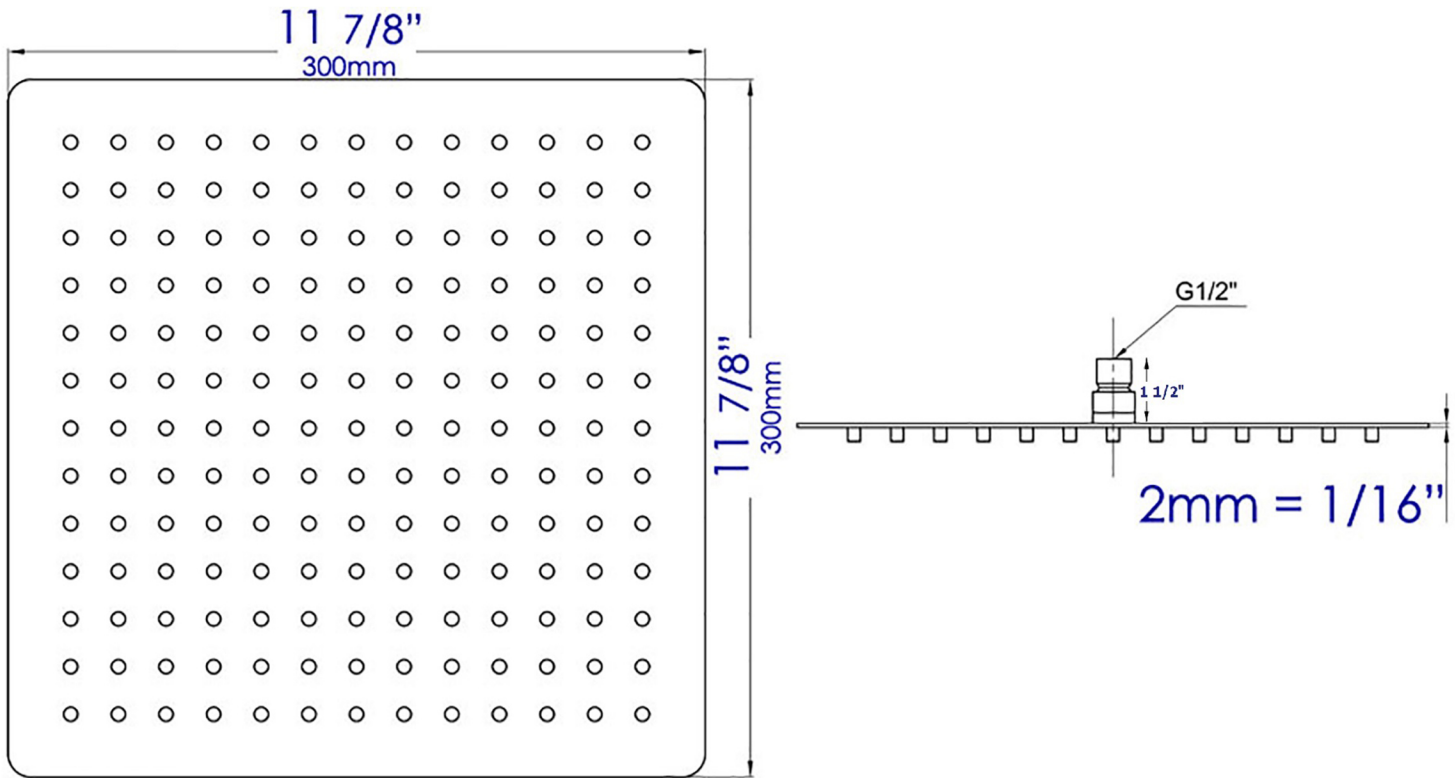

RAIN12S

Solid 12" Square Ultra Thin Rain Shower Head

Note: All product dimensions are approximate and should be verified on site prior to installation.
Visit alfibrand.com for more information.