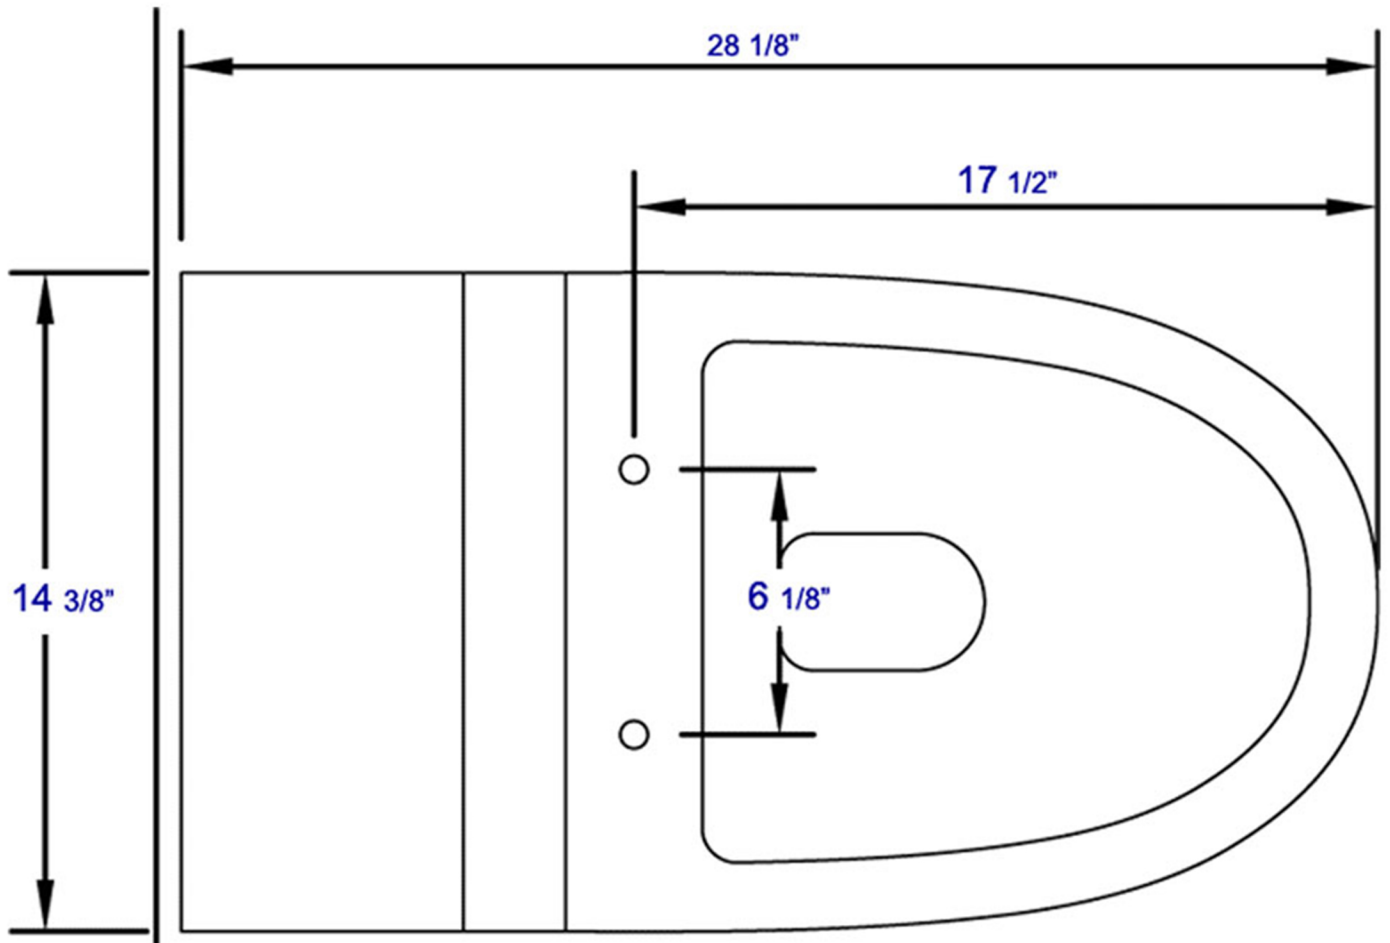

R-326SEAT

Replacement Soft Closing Toilet Seat for TB326

EAGO USA

Note: All product dimensions are approximate and should be verified on site prior to installation.
Visit www.EAGOUSA.com for more information.