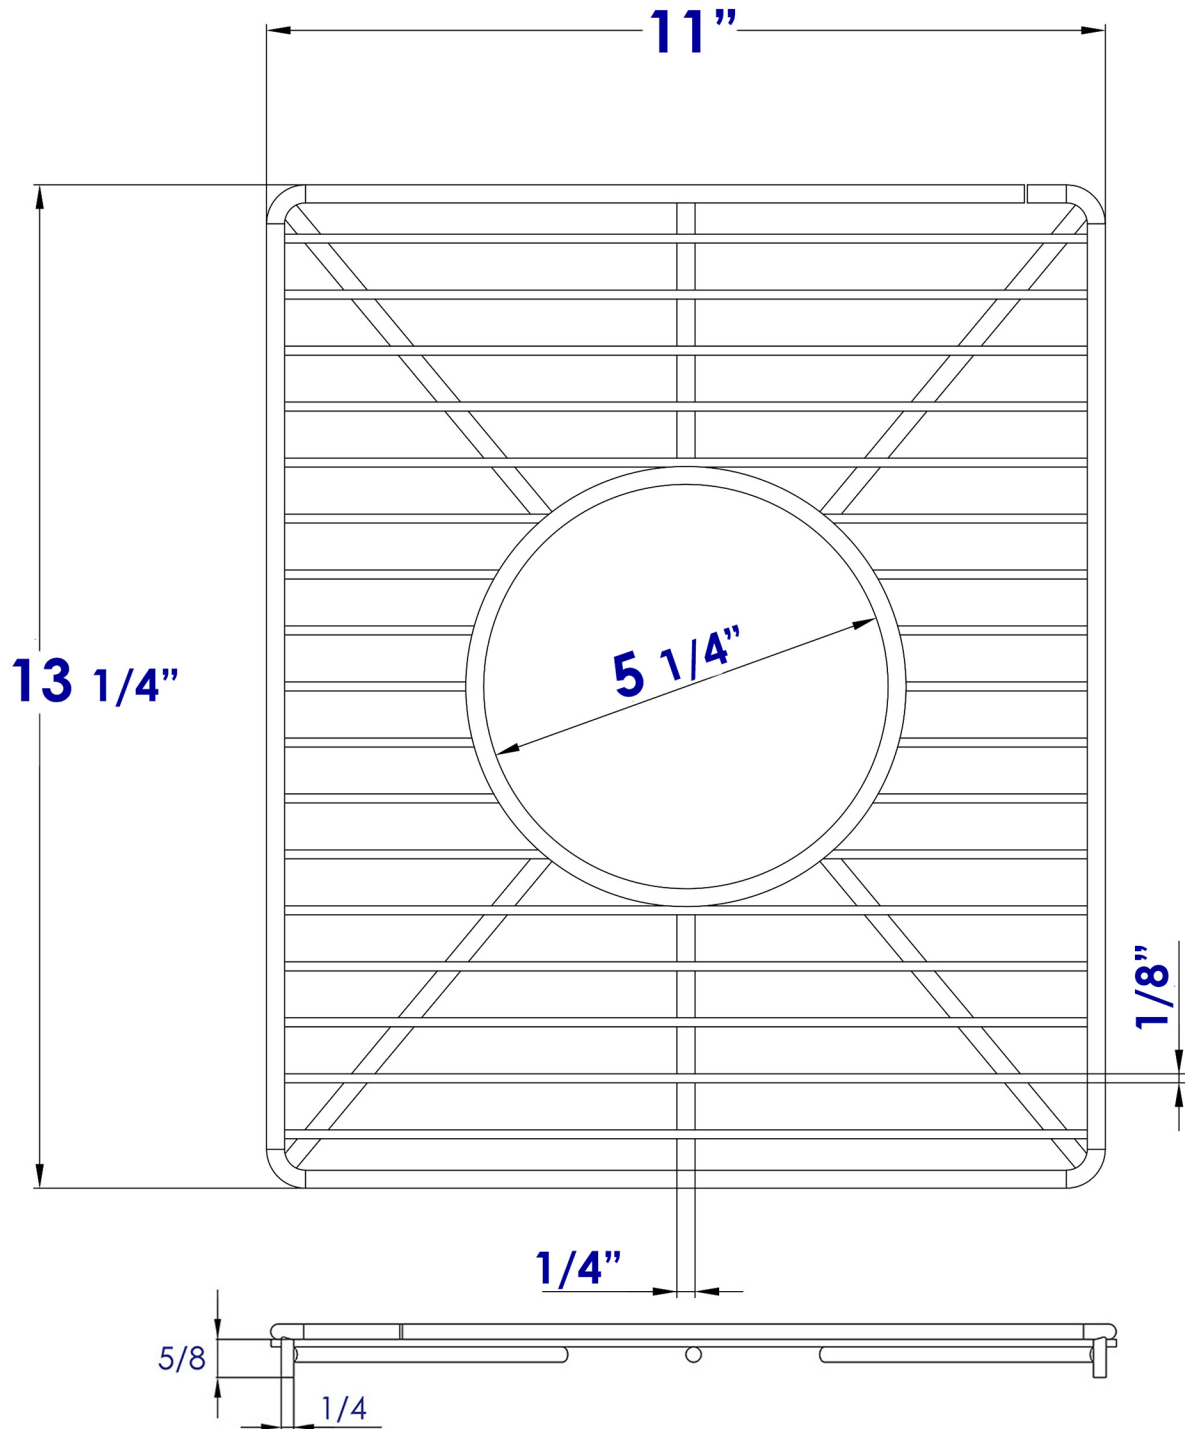

**ABGR3618S**

Stainless Steel Kitchen Sink Grid For Small Side Of  
AB3618DB, AB3618ARCH

**Note:** All product dimensions are approximate and should be verified on site prior to installation.  
Visit [www.ALFIbrand.com](http://www.ALFIbrand.com) for more information.