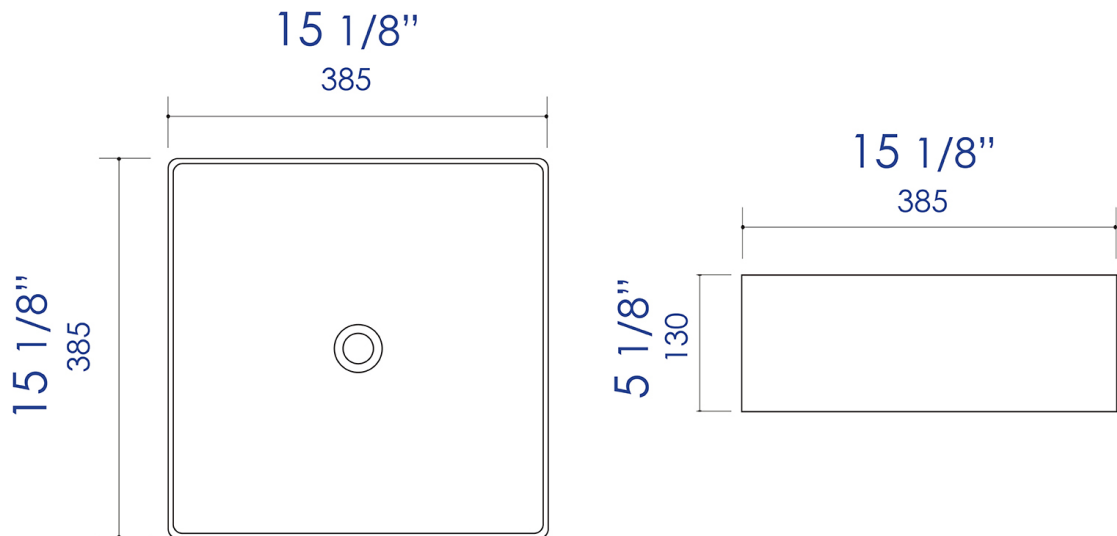

**ABC903**

Black or White 16" Modern Square Above Mount  
Ceramic Sink

**Note:** All product dimensions are approximate and should be verified on site prior to installation.  
Visit [www.ALFIbrand.com](http://www.ALFIbrand.com) for more information.