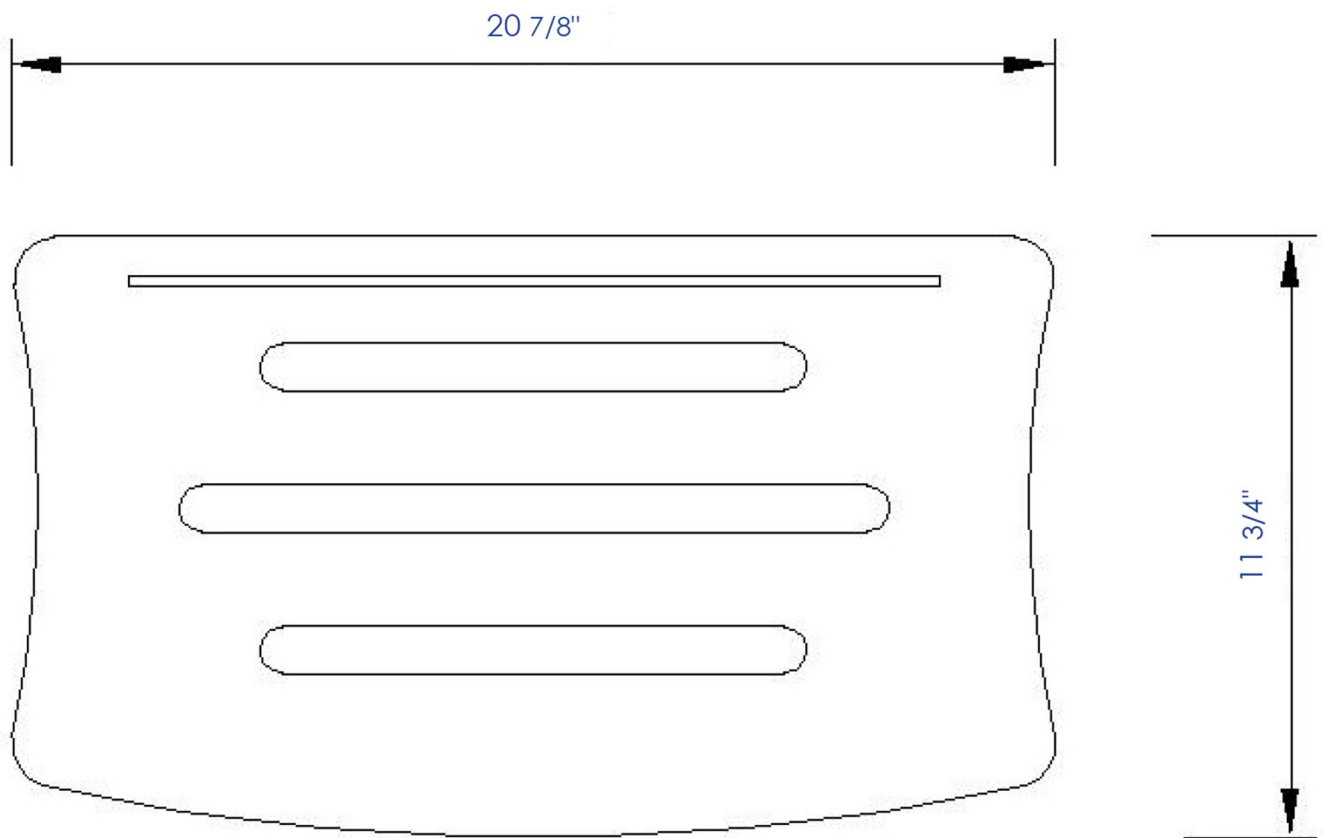

AB5512

Wooden Over The Tub Portable Caddy Bathroom
Accessory

Note: All product dimensions are approximate and should be verified on site prior to installation.
Visit www.ALFIbrand.com for more information.