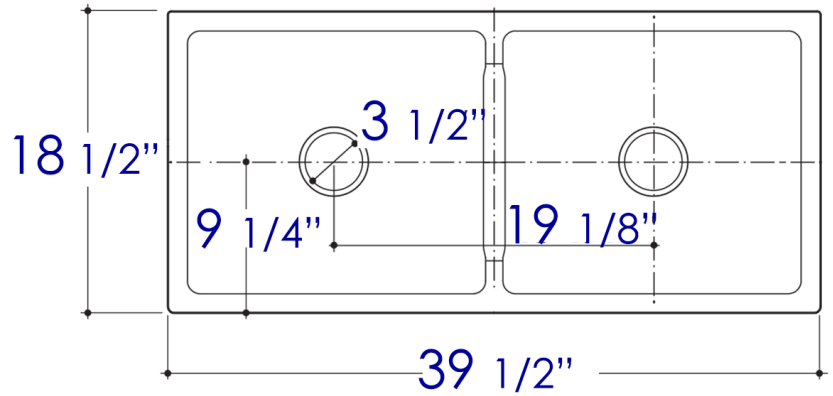

AB3918DB

39" Smooth Thick Wall Fireclay Double Bowl
Farm Sink

Note: All product dimensions are approximate and should be verified on site prior to installation.
Visit www.ALFIbrand.com for more information.