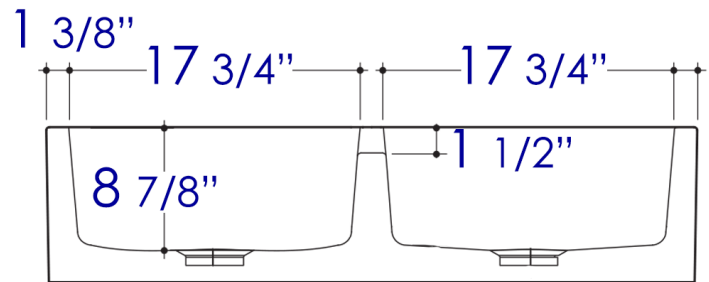

AB3918DB

39" Smooth Thick Wall Fireclay Double Bowl
Farm Sink

Note: All product dimensions are approximate and should be verified on site prior to installation.
Visit www.ALFIbrand.com for more information.