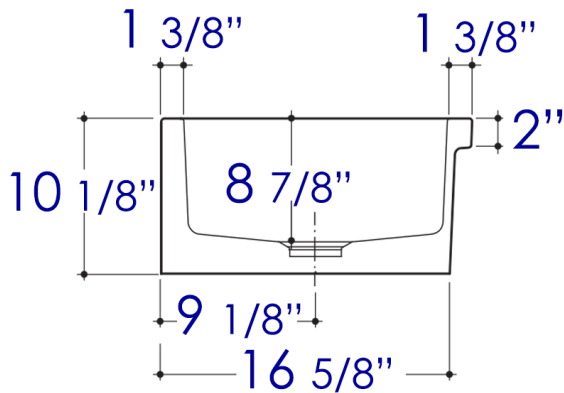

AB3918DB

39" Smooth Thick Wall Fireclay Double Bowl
Farm Sink

Note: All product dimensions are approximate and should be verified on site prior to installation.
Visit www.ALFIbrand.com for more information.