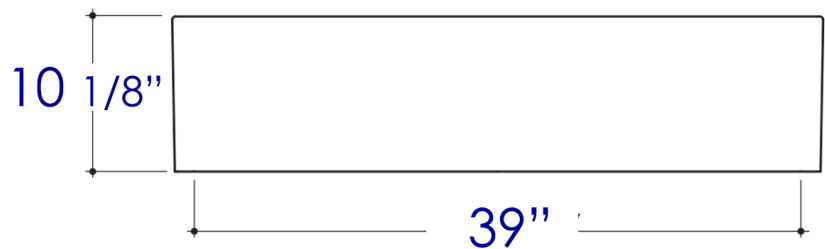

AB3918DB

39" Smooth Thick Wall Fireclay Double Bowl
Farm Sink

Note: All product dimensions are approximate and should be verified on site prior to installation.
Visit www.ALFIbrand.com for more information.